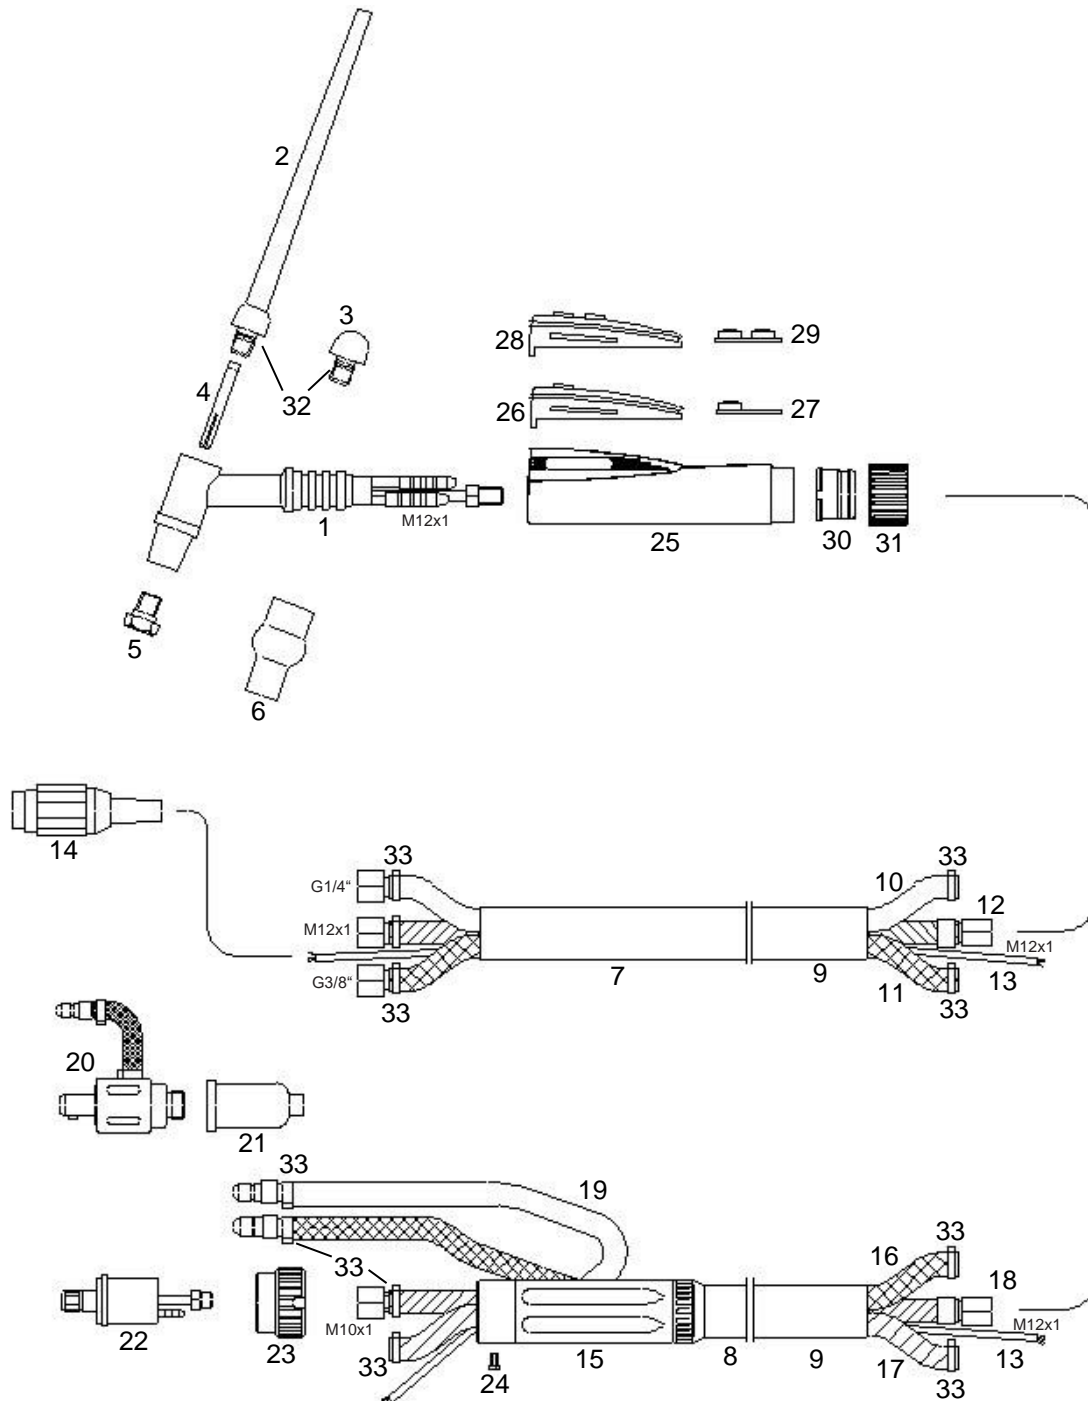

Manual Welding Torch WB 24, water cooled

Technical data according to EN 60 974-7

Rating: 350A DC
260A AC
Duty cycle: @ 60%
Tungsten electrodes: Ø0,5 – 3,2mm

Part Number for complete Welding Torch

Part No.	4m	8m
Single Connection and Tuchel Plug 3-pole	1424001	1428001
Gun Plug Body WZ0 and Tuchel plug 3-pole	1424003	1428003
Gun Plug Body WTW-5	1424002	1428002