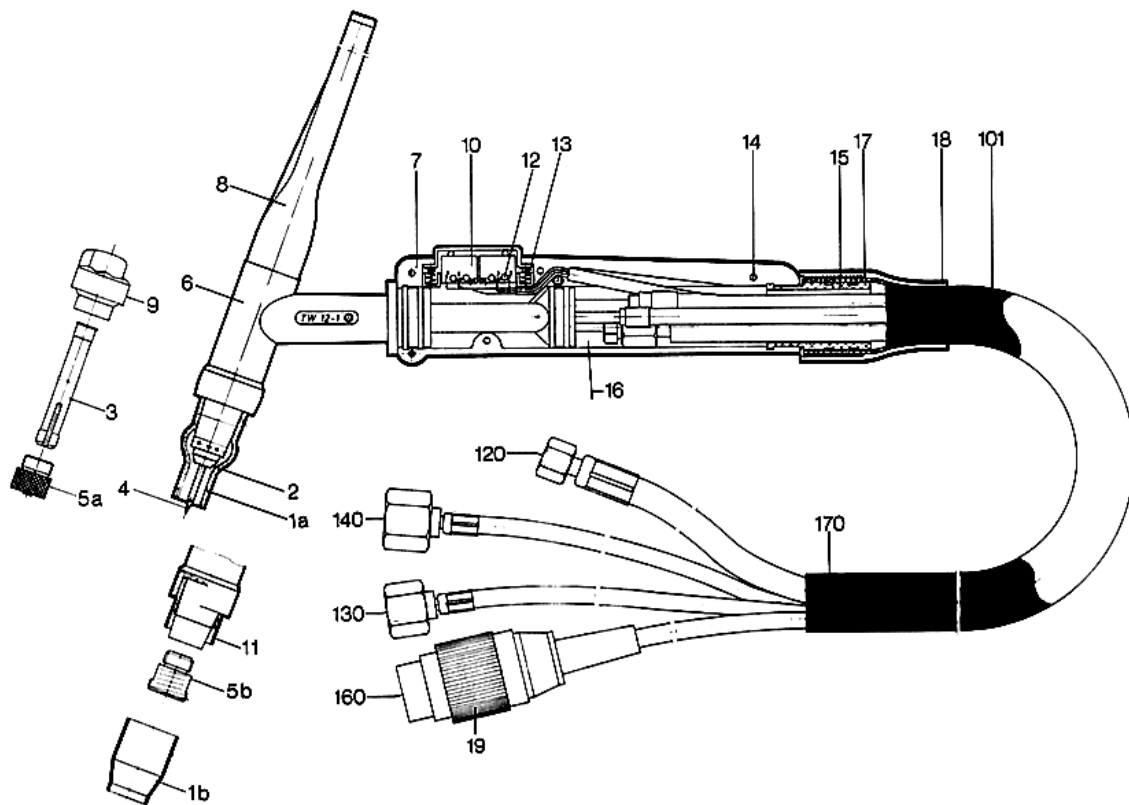

Manual welding Torch TW 12-1, water cooled

Technical data according to EN 60 974-7

Rating: 350A DC
260A AC
Duty cycle: @60%
Tungsten electrodes: Ø1,6 – 4,0mm

Part Number for complete Welding Torch

Part No.	4m	8m
Double Switch, Single Connection, Tuchel Plug 5-pole	75204529	75204530