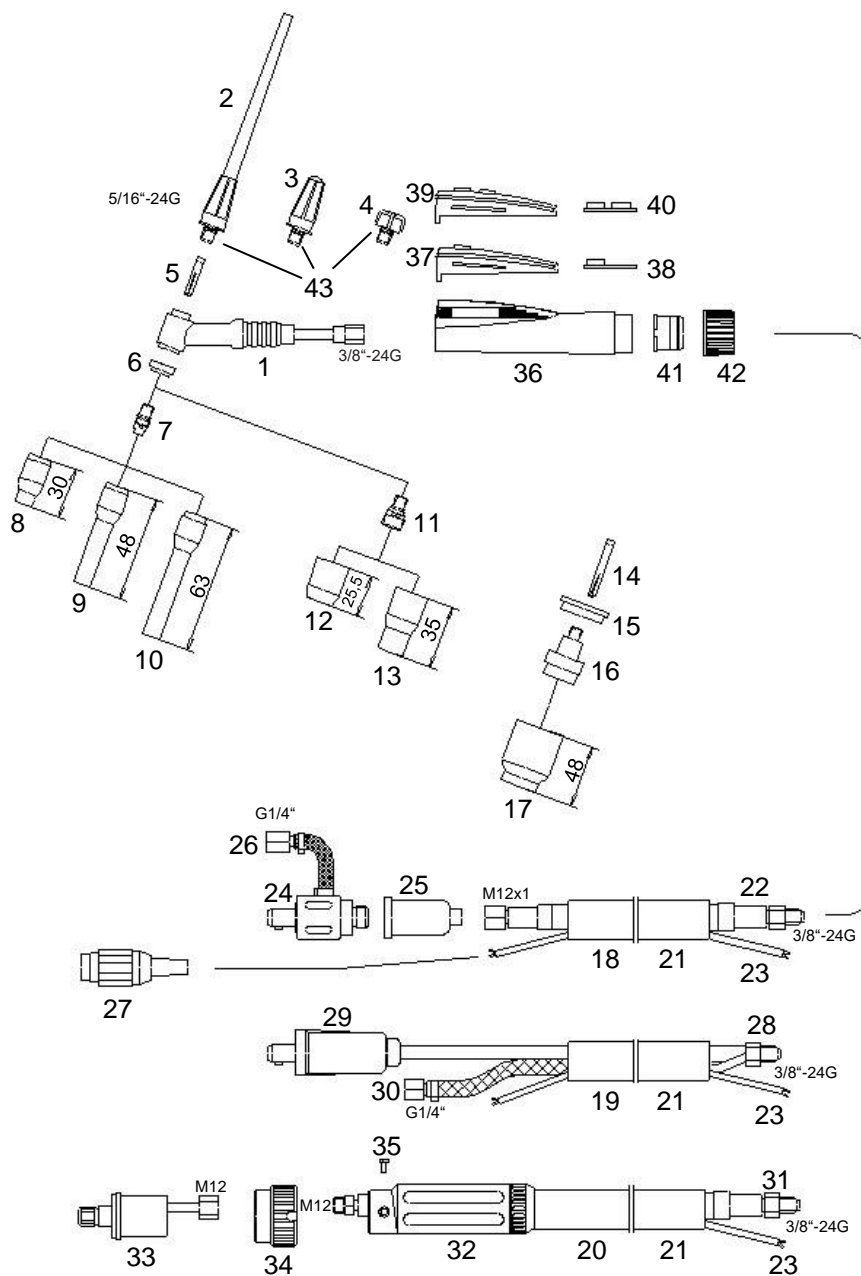

Manual Welding Torch SR 9, air cooled

Technical data according to EN 60 974-7

Rating: 110A DC
95A AC
Duty cycle: @35%
Tungsten electrodes: Ø0,5 – 1,6mm

Part Number for complete Welding Torch

Part No.	4m	8m
Single Connection and Tuchel-Plug 3-pole	1094003	1098003
Gun Plug Body GZ0 and Tuchel-Plug 3-pole	1094004	1098004
Gun Plug Body WTG-5	1094005	1098005