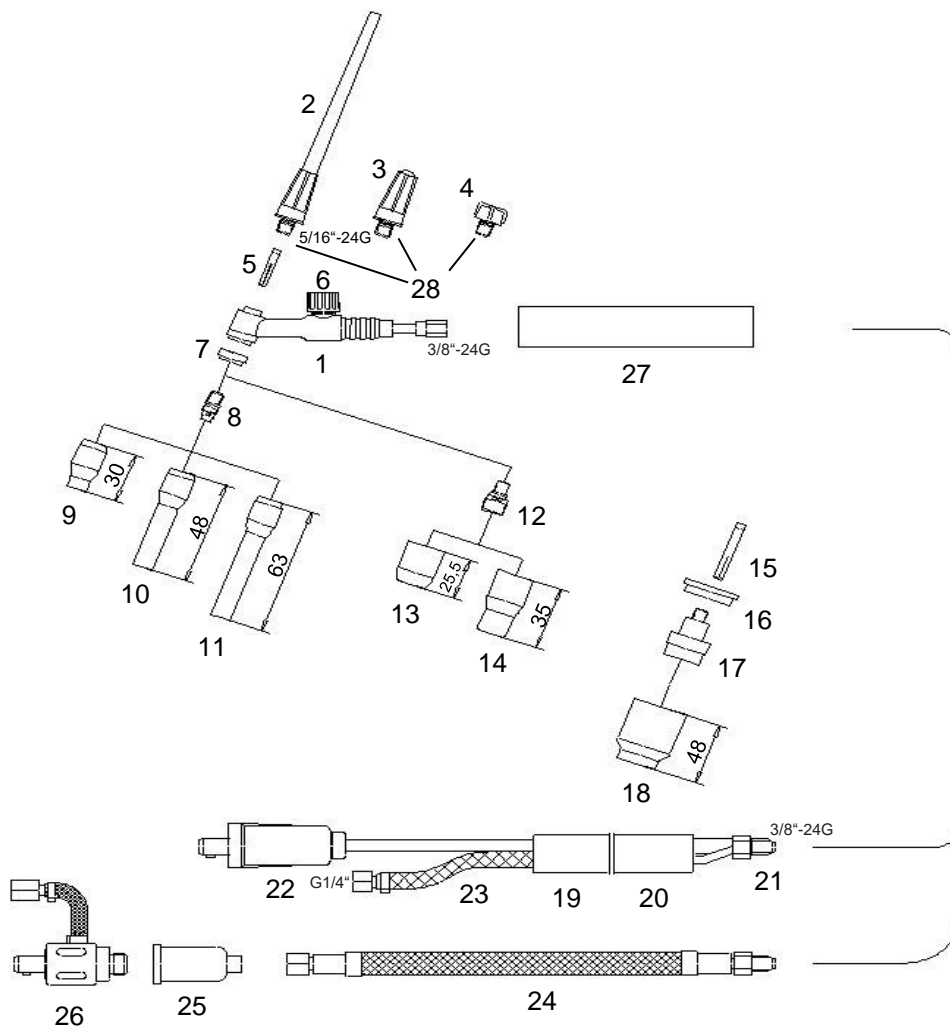

Manual Welding Torch SR 9V, gasgekühlt

Technical data according to EN 60 974-7

Rating: 110A DC
95A AC
Duty cycle: @35%
Tungsten electrodes: Ø0,5 – 1,6mm

Part Number for complete Welding Torch

Part No.	4m	8m
Single Connection	1084005S1	1088005