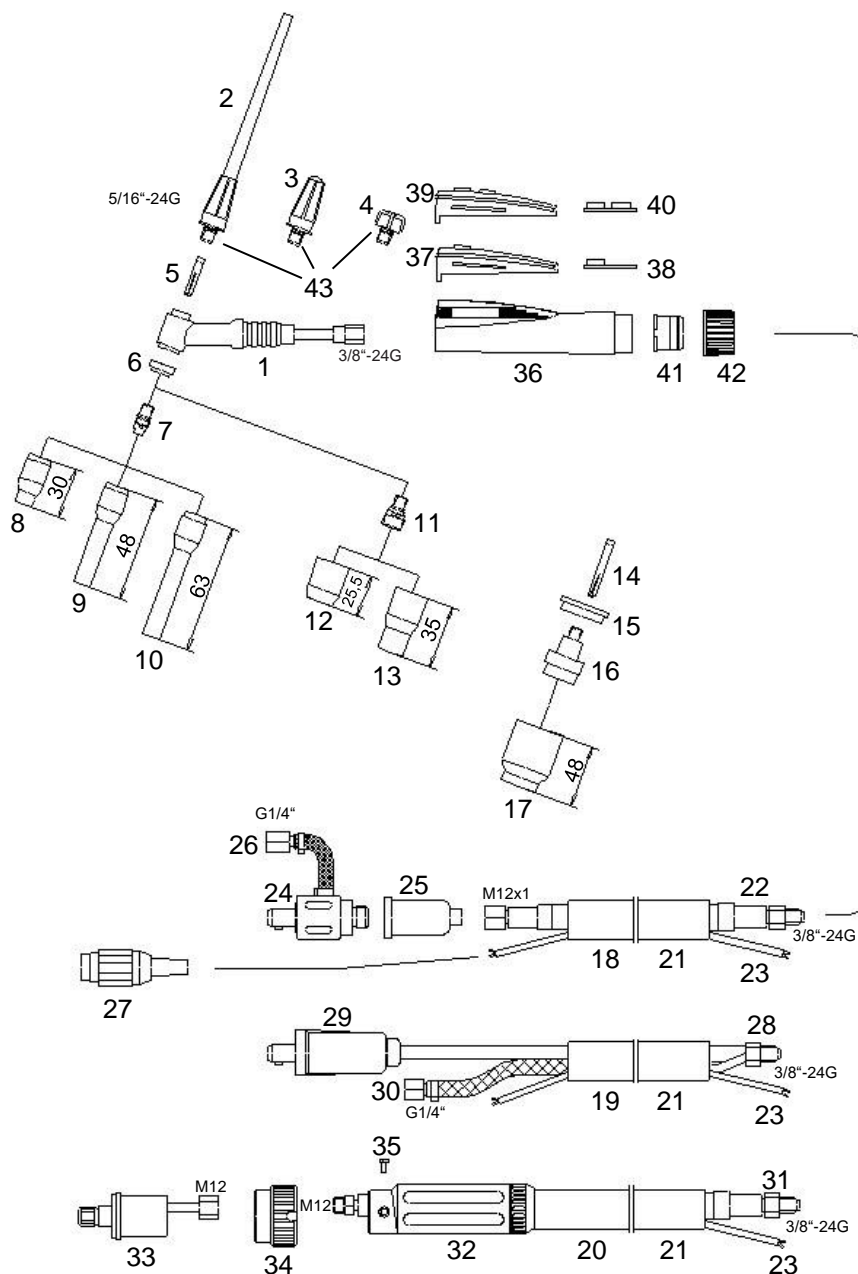

Manual Welding Torch SR 9 Flex, air cooled

Technical data according to EN 60 974-7

Rating: 110A DC
95A AC
Duty cycle: @35%
Tungsten electrodes: Ø0,5 – 1,6mm

Part Number for complete Welding Torch

Part No.	4m	8m
Handle tube DD, BSB, gas 1/4", 5 pol. Tuchel plug	109449131	109849132