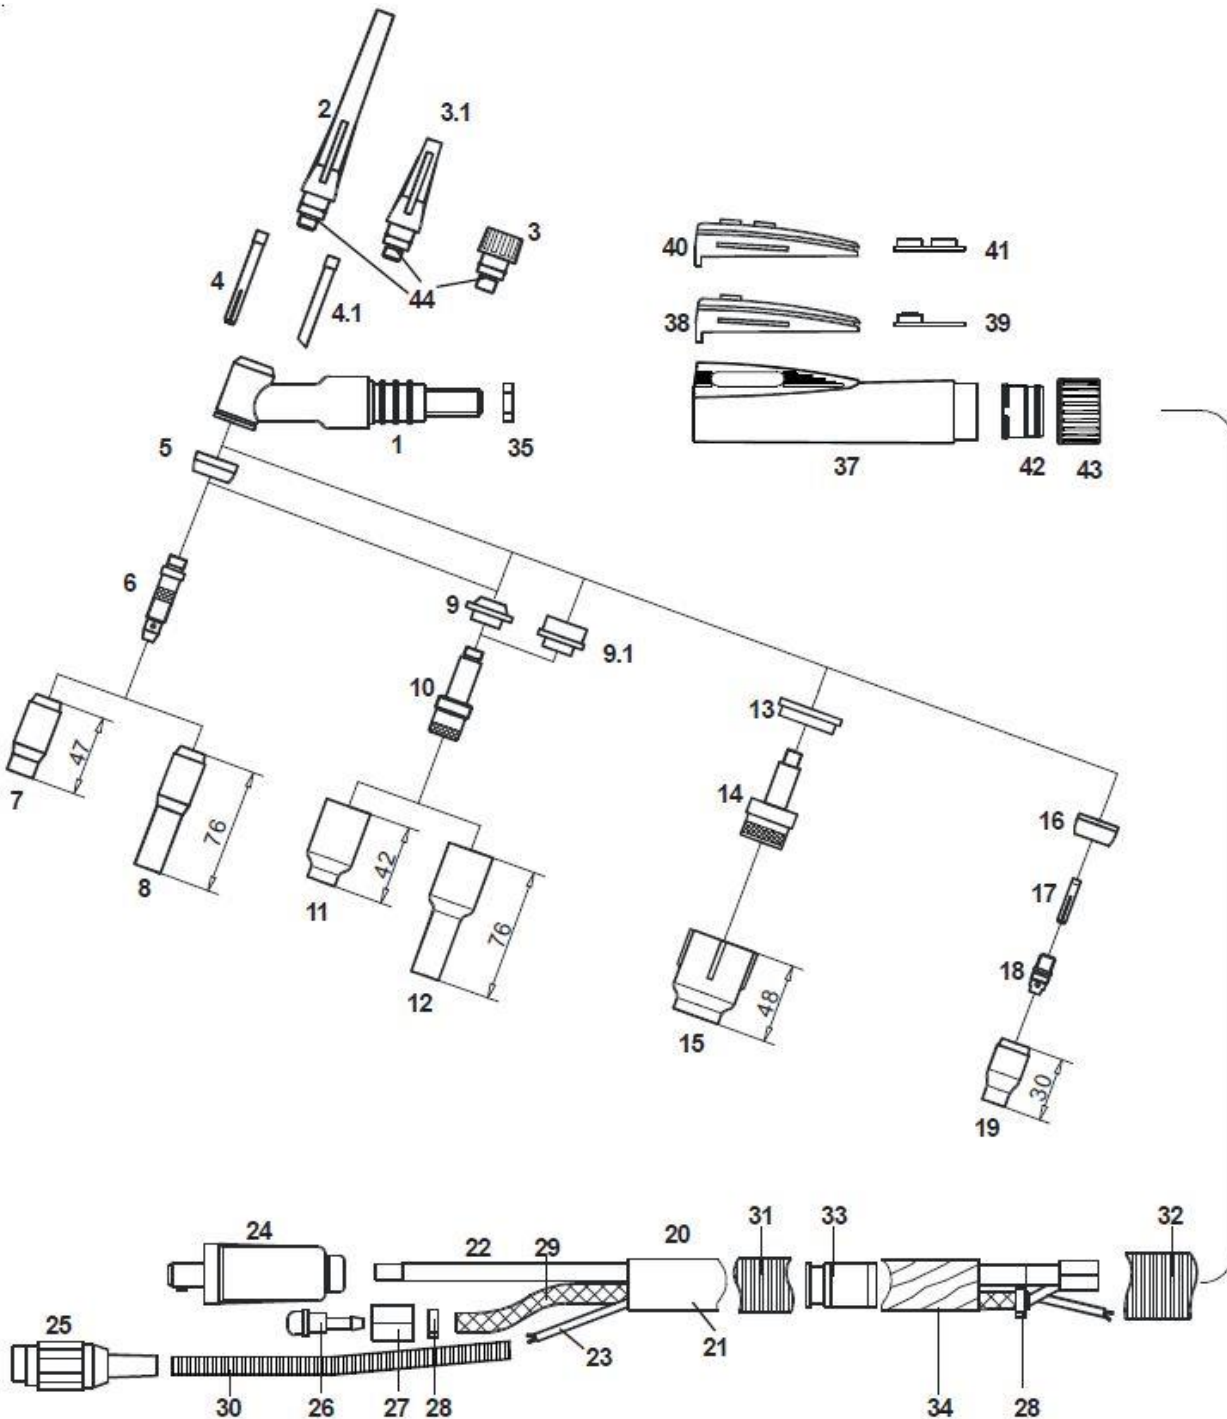

Manual Welding Torch SR 300G-HD, air cooled

Technical data according to EN 60 974-7

Rating: 300A DC
250A AC
Duty cycle: @35%
Tungsten electrodes: Ø1,6 – 4,0mm

Part Numbers for complete Welding Torch

Part No.	4m	8m
Handle ED, SK50, Tuchel Plug 5-pole	1584001	1588001
Handle DD, SK50, Tuchel Plug 5-pole	1584002	1588002