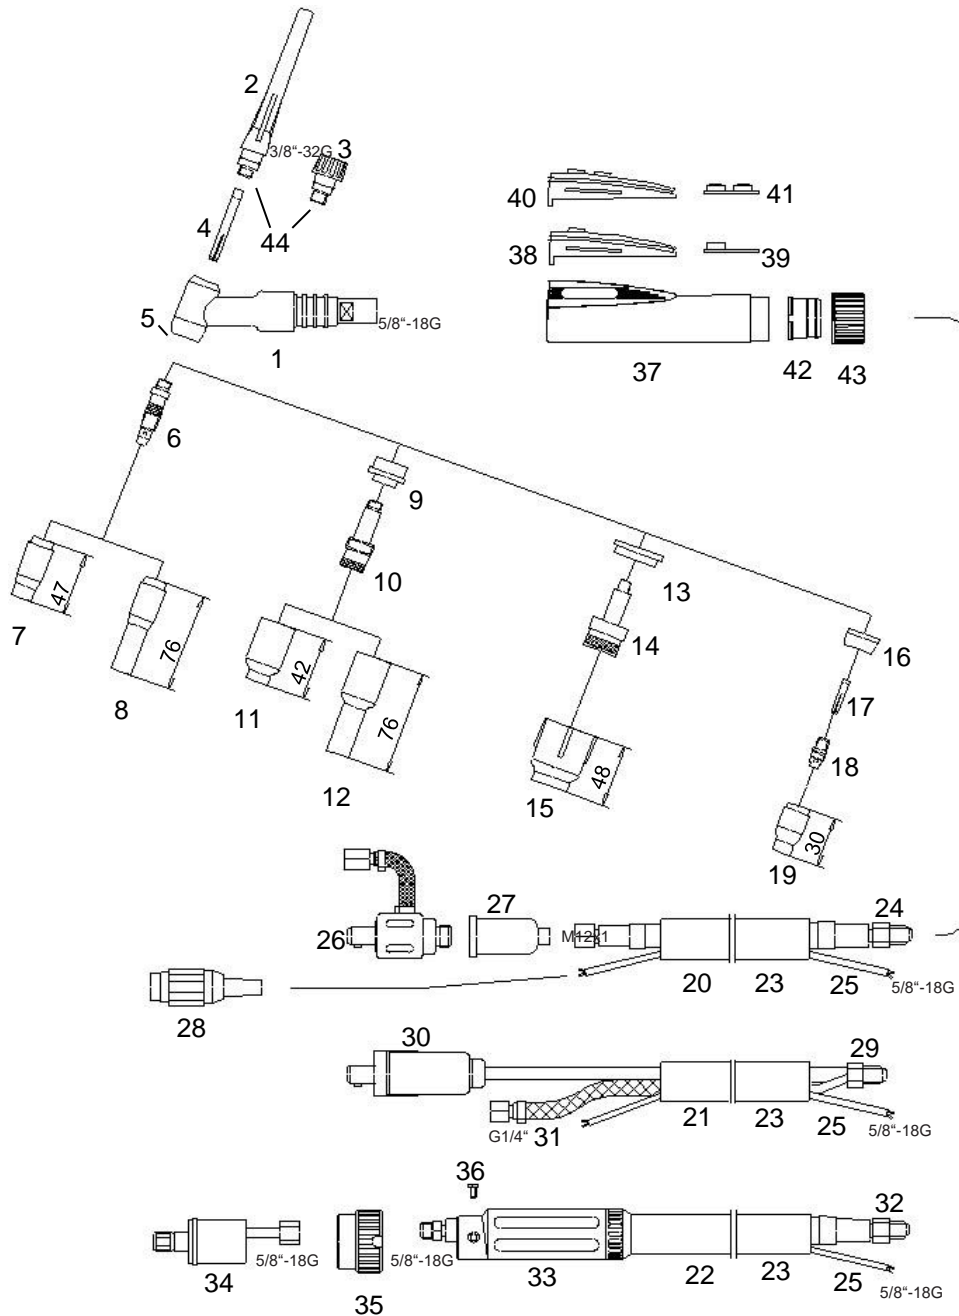

Manual Welding Torch SR 26, air cooled

Technical data according to EN 60 974-7

Rating: 180A DC
130A AC
Duty cycle: @35%
Tungsten electrodes: Ø1,0 – 4,0mm

Part Number for complete Welding Torch

Part No.	4m	8m
Single Connection and Tuchel-Plug 3-pole	1264001	1268001
Gun Plug Body WKZ and Tuchel-Plug 3-pole	1264201	1268201
Gun Plug Body WTG-5	1264101	1268101