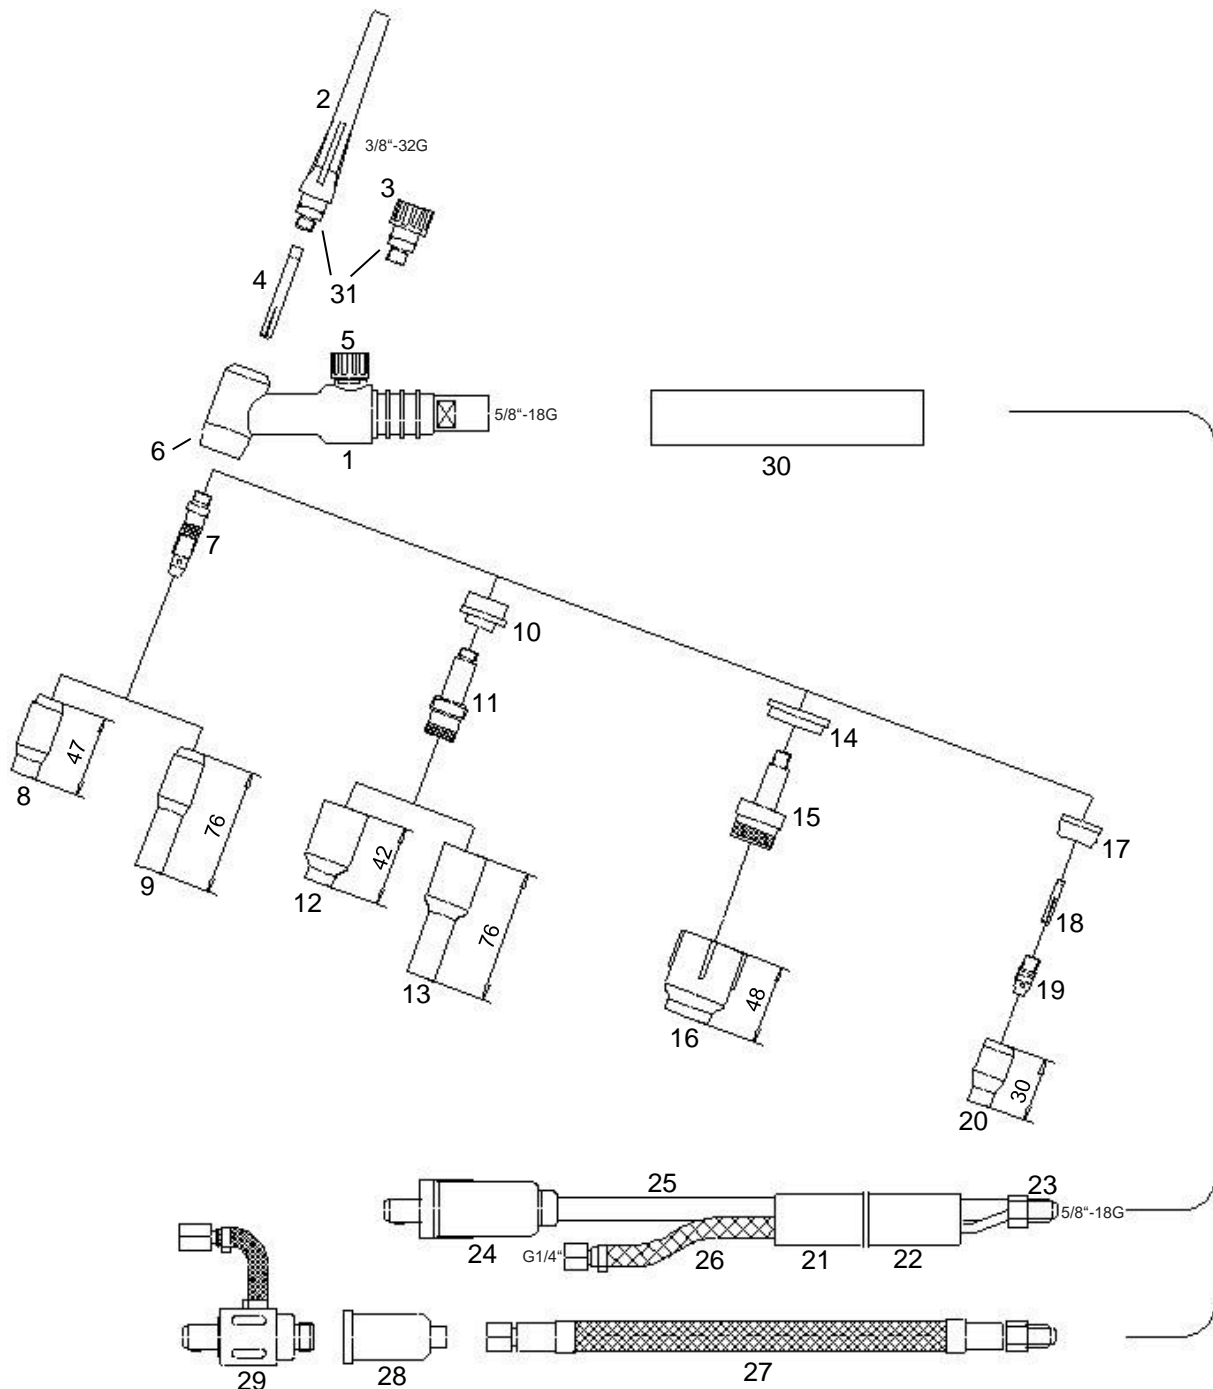

## Manual Welding Torch SR 26 V, gas cooled

Technical data according to EN 60 974-7

Rating: 180A DC  
130A AC  
Duty cycle: @35%  
Tungsten electrodes: Ø1,0 – 4,0mm

### Part Numbers for complete Welding Torch

Part No.	4m	8m
Single Connection and Valve	1264005	1268005
Power / Gas-Cable and Valve	1264006	1268006

Pos.	Part No.	Description	Pos.	Part No.	Description
18	10N22S	Collet short 1,0 mm			
	10N23S	Collet short 1,6 mm			
	10N24S	Collet short 2,4 mm			
	10N25S	Collet short 3,2 mm			
19	17CB20	Collet Body short, 1,0 - 3,2 mm			
20	1200704	Ceramic Gas Nozzle #4			
	1200705	Ceramic Gas Nozzle #5			
	1200706	Ceramic Gas Nozzle #6			
	1200707	Ceramic Gas Nozzle #7			
	1200708	Ceramic Gas Nozzle #8			
	1200710	Ceramic Gas Nozzle #10			
21	1264007	Cable Assembly 4 m (Single Connection)			
	1268007	Cable Assembly 8 m (Single Connection)			
22	5202540	Cover Hose 4 m			
	5202580	Cover Hose 8 m			
23	0304002	Power / Gas-Connector 5/8"			
24	3001202	Dinse Plug SK 35			
25	1263540	Power Cable 35 mm <sup>2</sup> 4 m			
	1263580	Power Cable 35 mm <sup>2</sup> 8 m			
26	1265840	Gas Hose 4 m			
	1265880	Gas Hose 8 m			
27	3003541	Power / Gas-Cable 4 m (Single Connection)			
	3003581	Power / Gas-Cable 8 m (Single Connection)			
28	0331022	Insulation Sleeve			
29	3595112	Plug SK 50 cpl. G 1/4"			
30	1262219	Hanlde Tube			
31	0092001	O-Ring			