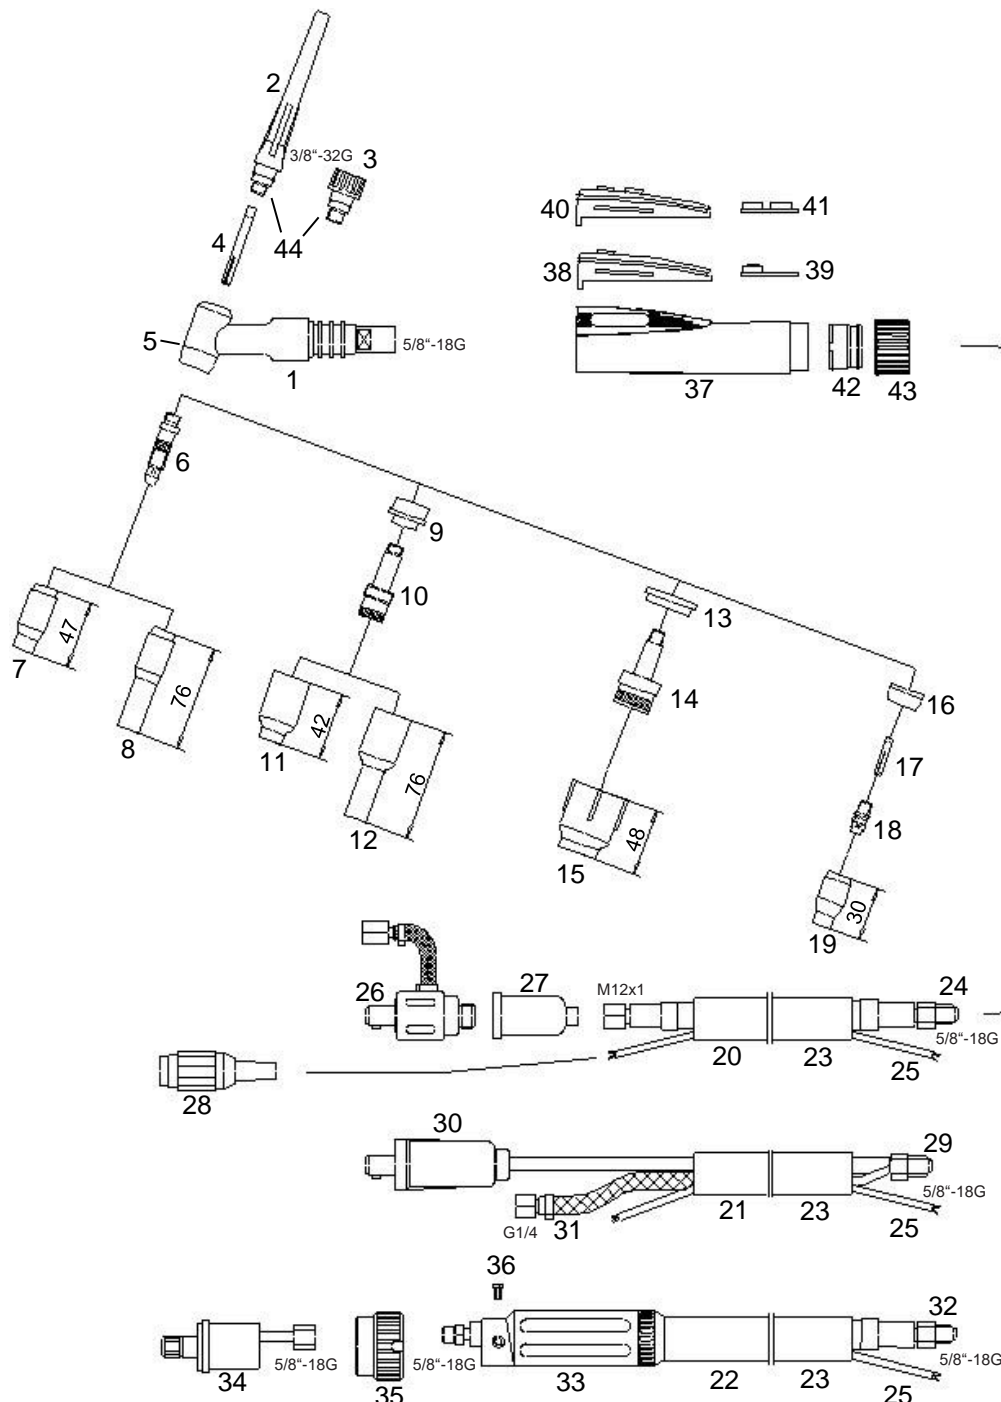

### Technical data according to EN 60 974-7

Rating: 180A DC  
130A AC  
Duty cycle: @35%  
Tungsten electrodes: Ø1,0 – 4,0mm

### Part Number for complete Welding Torch

Part No.	4m	8m
Single Connection and Tuchel-Plug 5-pole	12644912	12684912
Gun Plug Body WKZ and Tuchel-Plug 5-pole	126443912	126843912
Powercable	12644912S	12684912S1

Pos.	Part No.	Description	Pos.	Part No.	Description
18	17CB20	Collet Body short, 1,0 - 3,2 mm	28	T3008002	Tuchel Plug 3-pole
19	1200704	Ceramic Nozzle Size 4		T3012002	Tuchel Plug 5-pole
	1200705	Ceramic Nozzle Size 5	29	0304002	Power / Gas-Connection 5/8"
	1200706	Ceramic Nozzle Size 6	30	3001206	Dinse Plug SK 35
	1200707	Ceramic Nozzle Size 7	31	1265840	Gas Hose 4 m
	1200708	Ceramic Nozzle Size 8		1265880	Gas Hose 8 m
	1200710	Ceramic Nozzle Size 10	32	3003542	Power / Gas-Cable 4 m (WKZ)
20	1264007	Cable Assembly 4 m (Single connection)		3003582	Power / Gas-Cable 8 m (WKZ)
	1268007	Cable Assembly 8 m (Single connection)	33	2251601	Gun Plug Body WKZ
21	1264106	Cable Assembly 4 m, Gas separate	34	3000214	Plug
	1268106	Cable Assembly 8 m, Gas separate	35	2151700	Nut
22	1264009	Cable Assembly 4 m (WKZ)	36	0040601	Screw
	1268009	Cable Assembly 8 m (WKZ)	37	1172611	Handle Tube
23	5202540	Cover Hose 4 m	38	1172621	Trigger Insert Single Switch
	5202580	Cover Hose 8 m	39	1172604	Single Switch PCB
24	3003541	Power / Gas-Cable 4 m (WTG)	40	1172622	Trigger Insert Double Switch
	3003581	Power / Gas-Cable 8 m (WTG)	41	1172305	Double Switch PCB
25	0275400	Control Cable 4 m	42	1172613	Cable Support
	0275800	Control Cable 8 m	43	1172612	Nut for Handle Tube
26	3595112	Plug SK 50, kpl. G 1/4"	44	0092001	O-Ring
27	0331022	Insulation Sleeve			