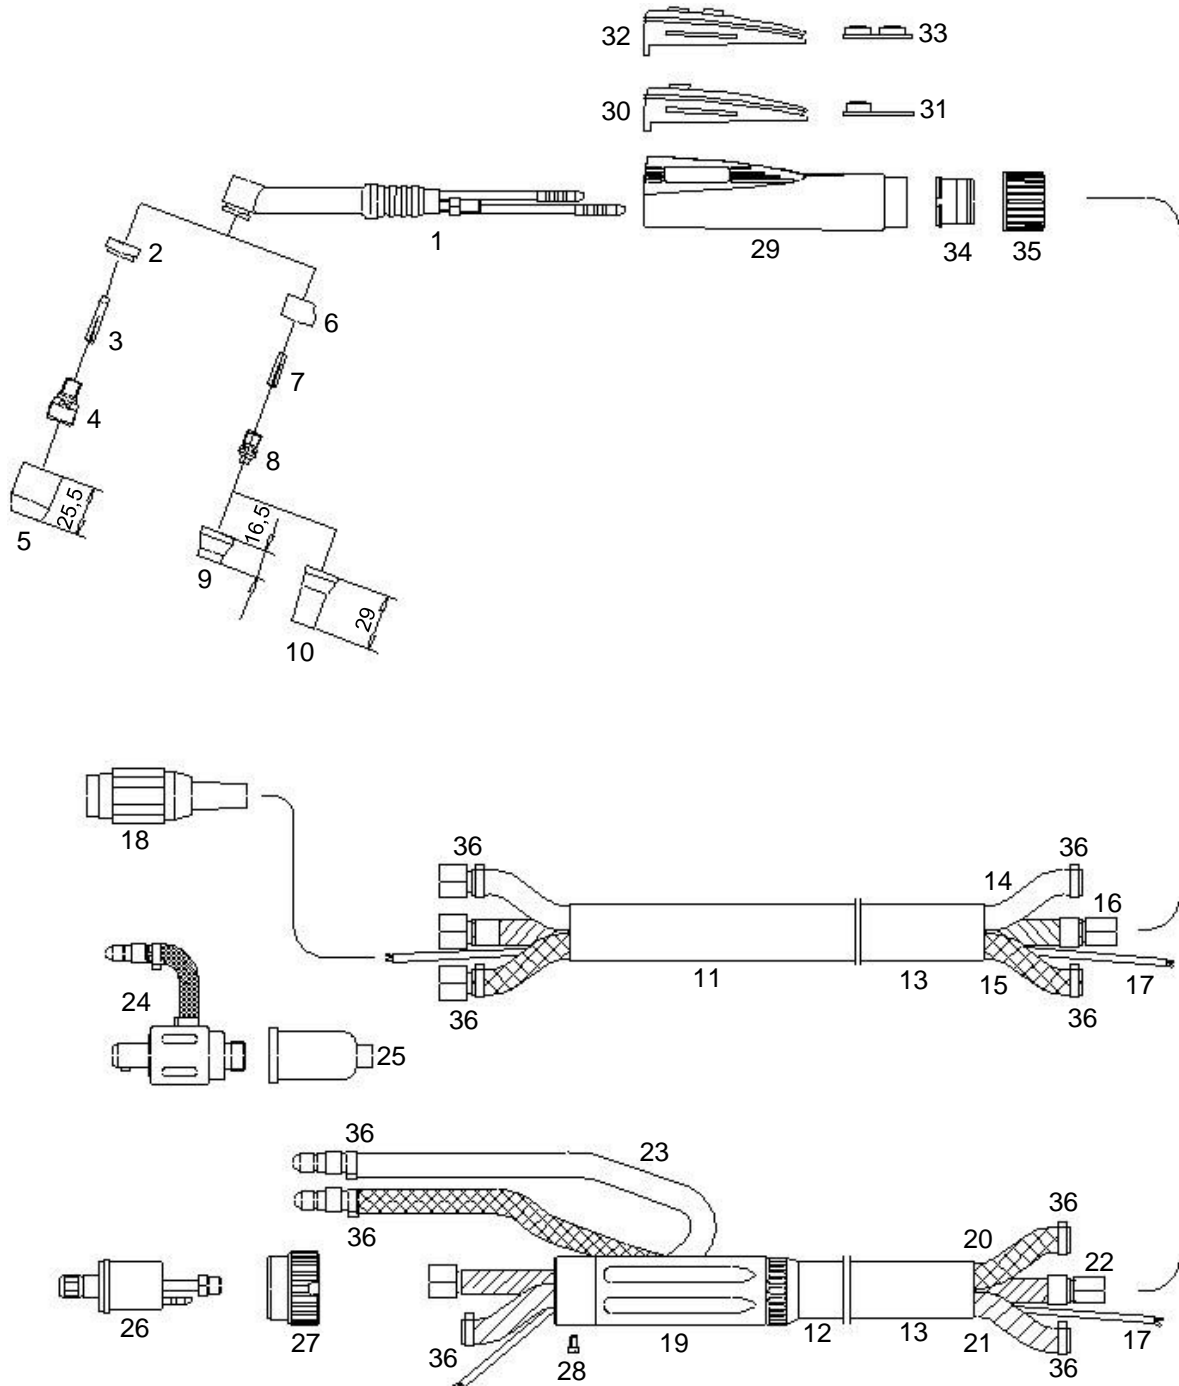

### Technical data according to EN 60 974-7

Rating: 140A DC  
125A AC  
Duty cycle: @100%  
Tungsten electrodes: Ø0,5 – 2,4mm

### Part Numbers for complete Welding Torch

Part No.	4m	8m
DD-Handle Tube, EA and Tuchel Plug 3-pole	12441910	12481910
DD-Handle Tube, ZA GZ0 and Tuchel 3-pole	12443910	12483910