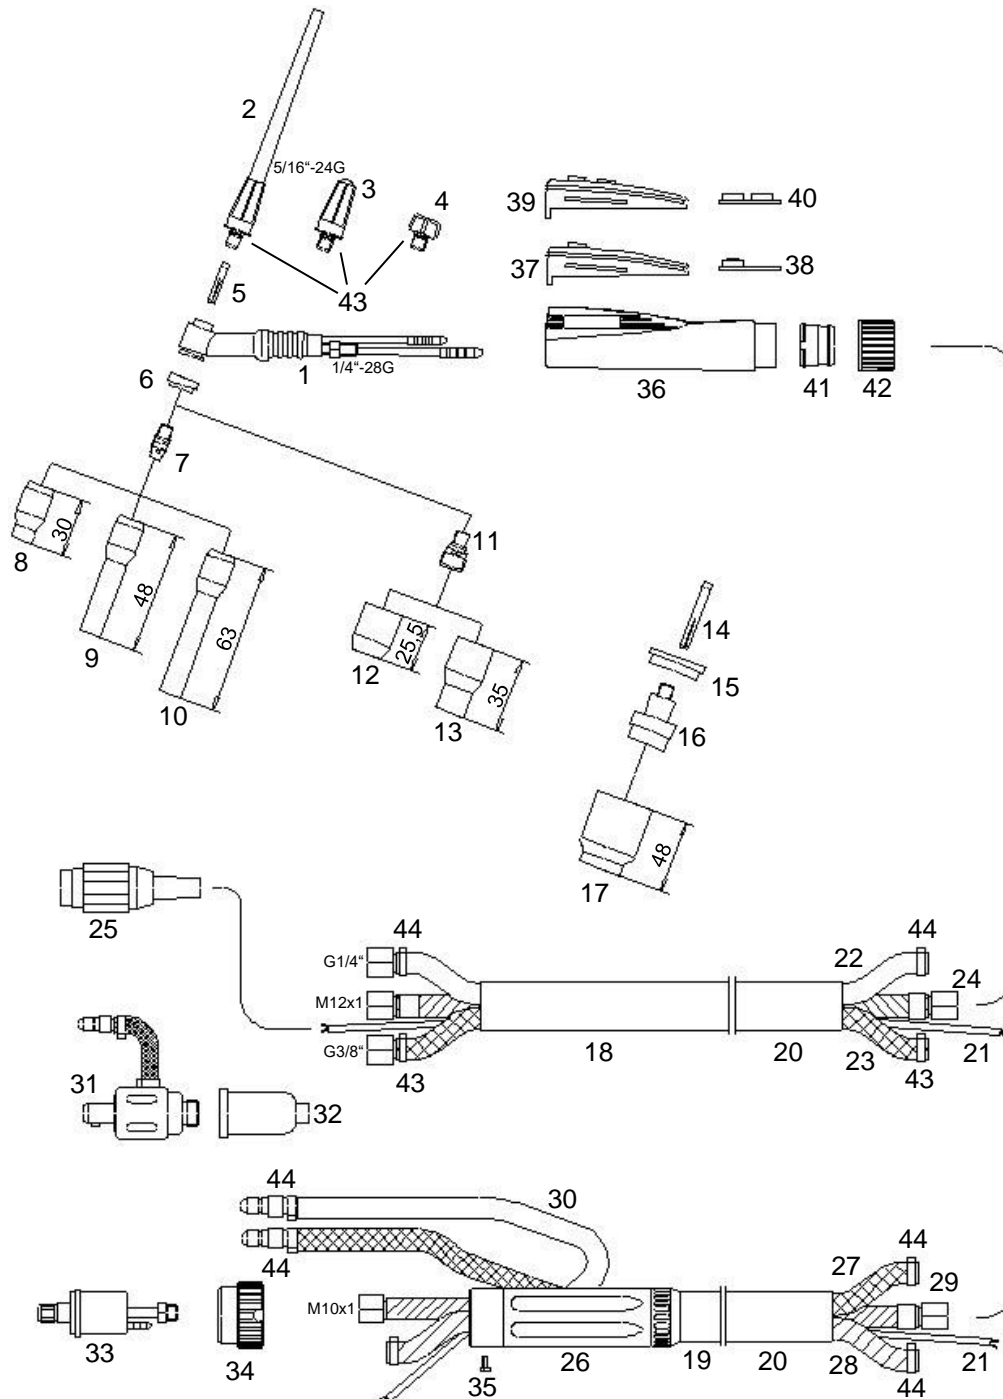

Manual Welding Torch SR 20, water cooled

Technical data according to EN 60 974-7

Rating: 220A DC
170A AC
Duty cycle: @100%
Tungsten electrodes: Ø0,5 – 3,2mm

Part Number for complete Welding Torch

Part No.	4m	8m
Single Connection and Tuchel-Plug 3-pole	1204002	1208002
Gun Plug Body WZ0 and Tuchel-Plug 3-pole	1204004	1208004
Gun Plug Body WTW-5	1204003	1208003