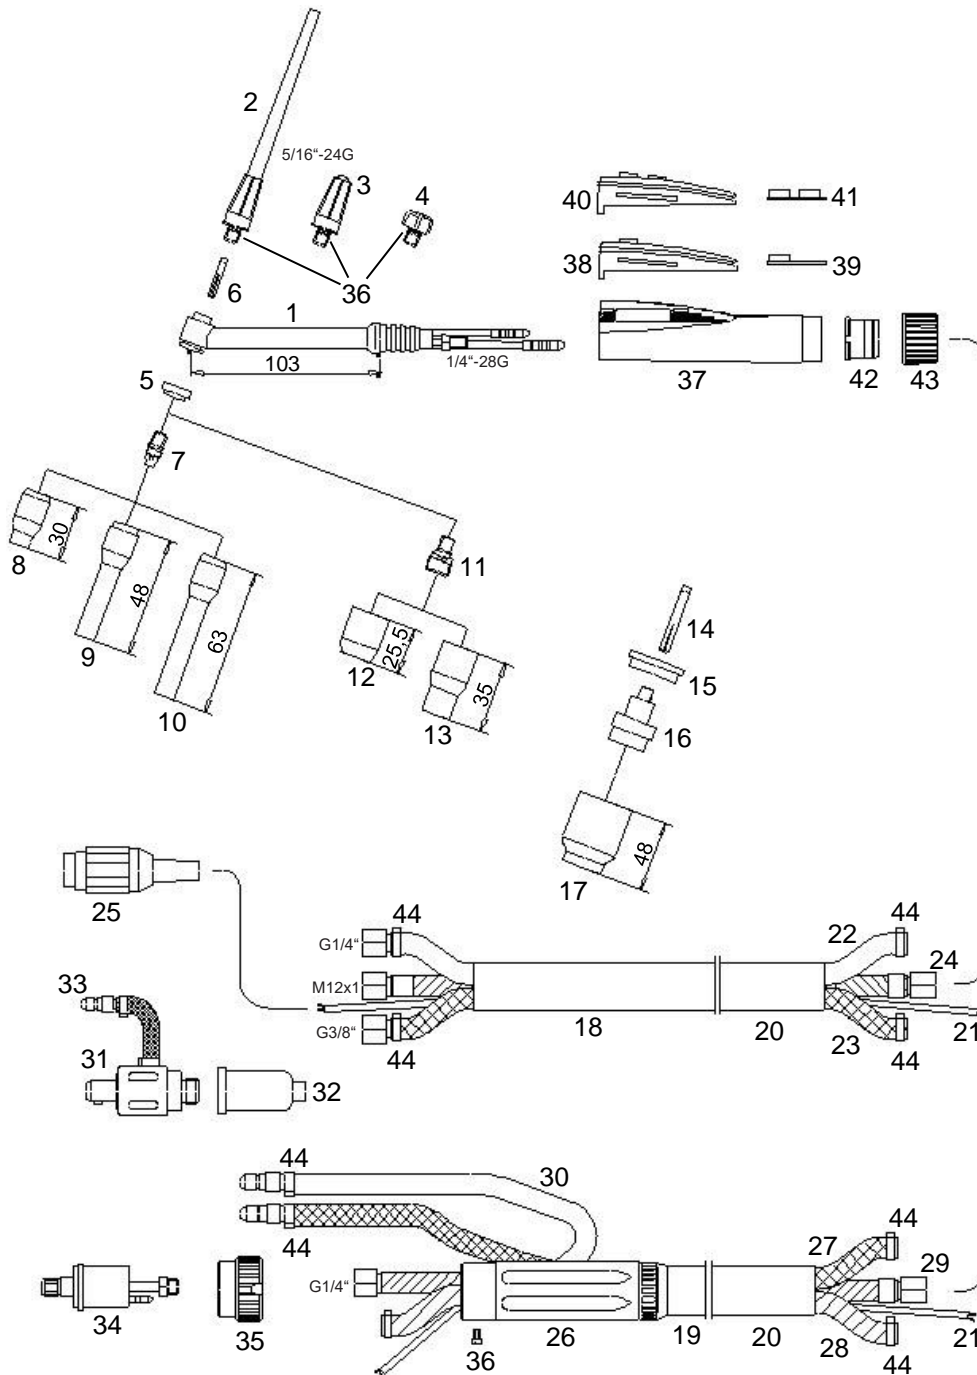

Manual Welding Torch SR 20 Flex-L, water cooled

Technical data according to EN 60 974-7

Rating: 220A DC
170A AC
Duty cycle: @100%
Tungsten electrodes: Ø0,5 – 3,2mm

Part Number for complete Welding Torch

Part No.	4m	8m
Double Switch, Single Connection, 5-pole plug	12341912	12381912
Double Switch, BSB Connector, 5-pole plug	12341912S	12381912S
Double Switch, Central Plug (WTW-WZO), 5-pole plug	12343912	12383912