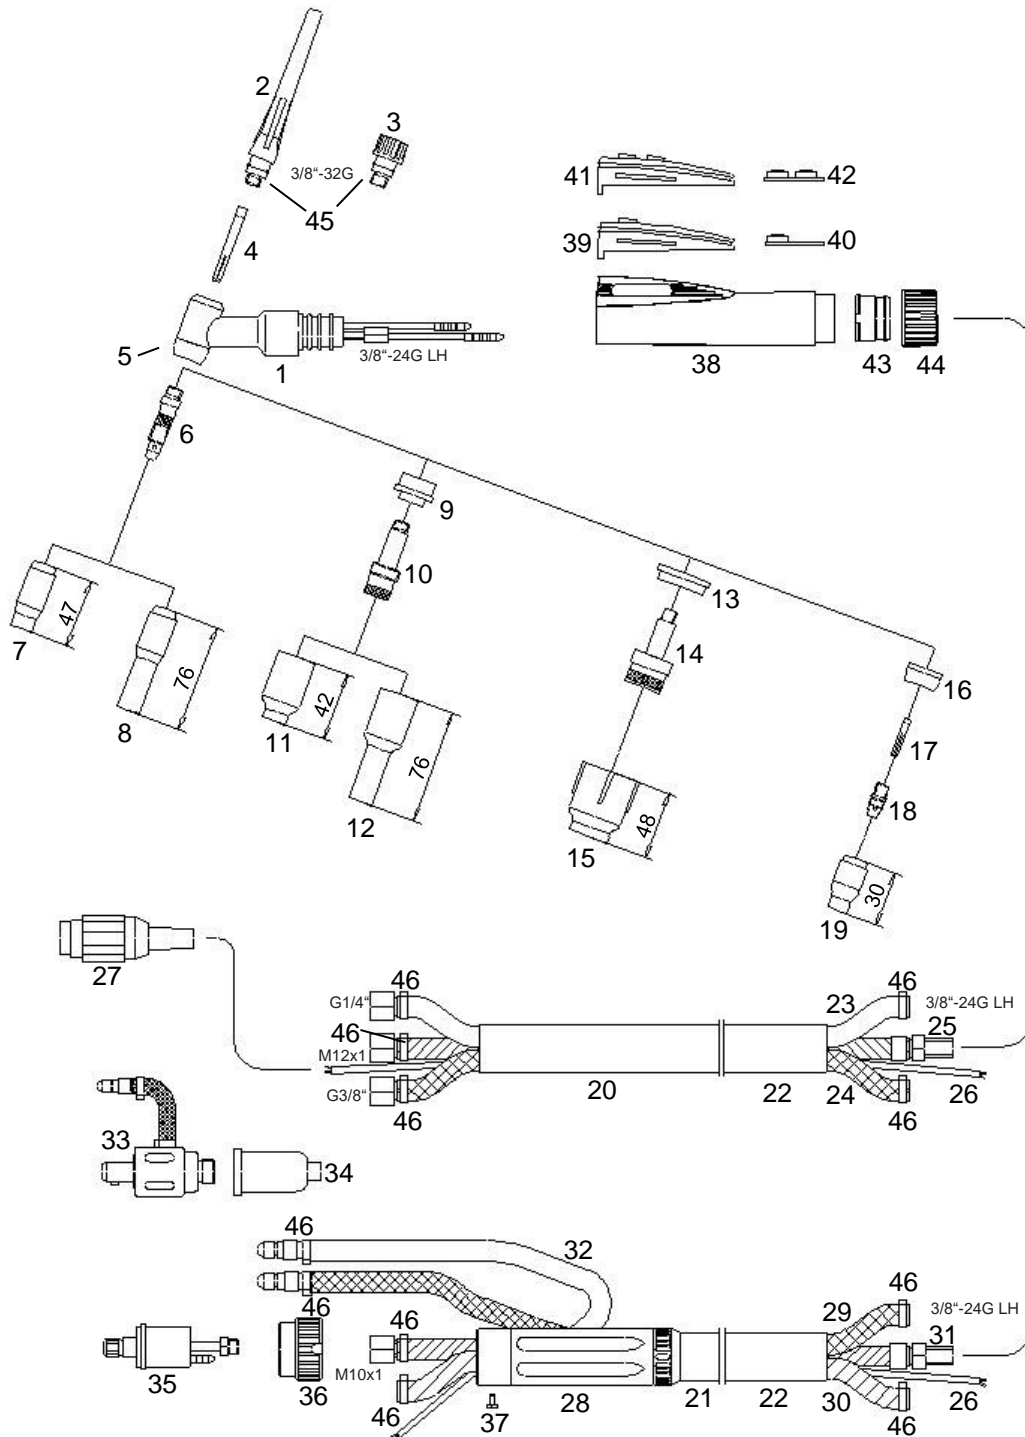

## Manual Welding Torch SR 18, water cooled

Technical data according to EN 60 974-7

Rating: 320A DC  
230A AC  
Duty cycle: @100%  
Tungsten electrodes: Ø0,5 – 4,0mm

### Part Number for complete Welding Torch

Part No.	4m	8m
Single Connection and Tuchel-Plug 3-pole	1184101	1188101
Gun Plug Body WZ0 and Tuchel-Plug 3-pole	1184103	1188103
Gun Plug Body WTW-5	1184102	1188102