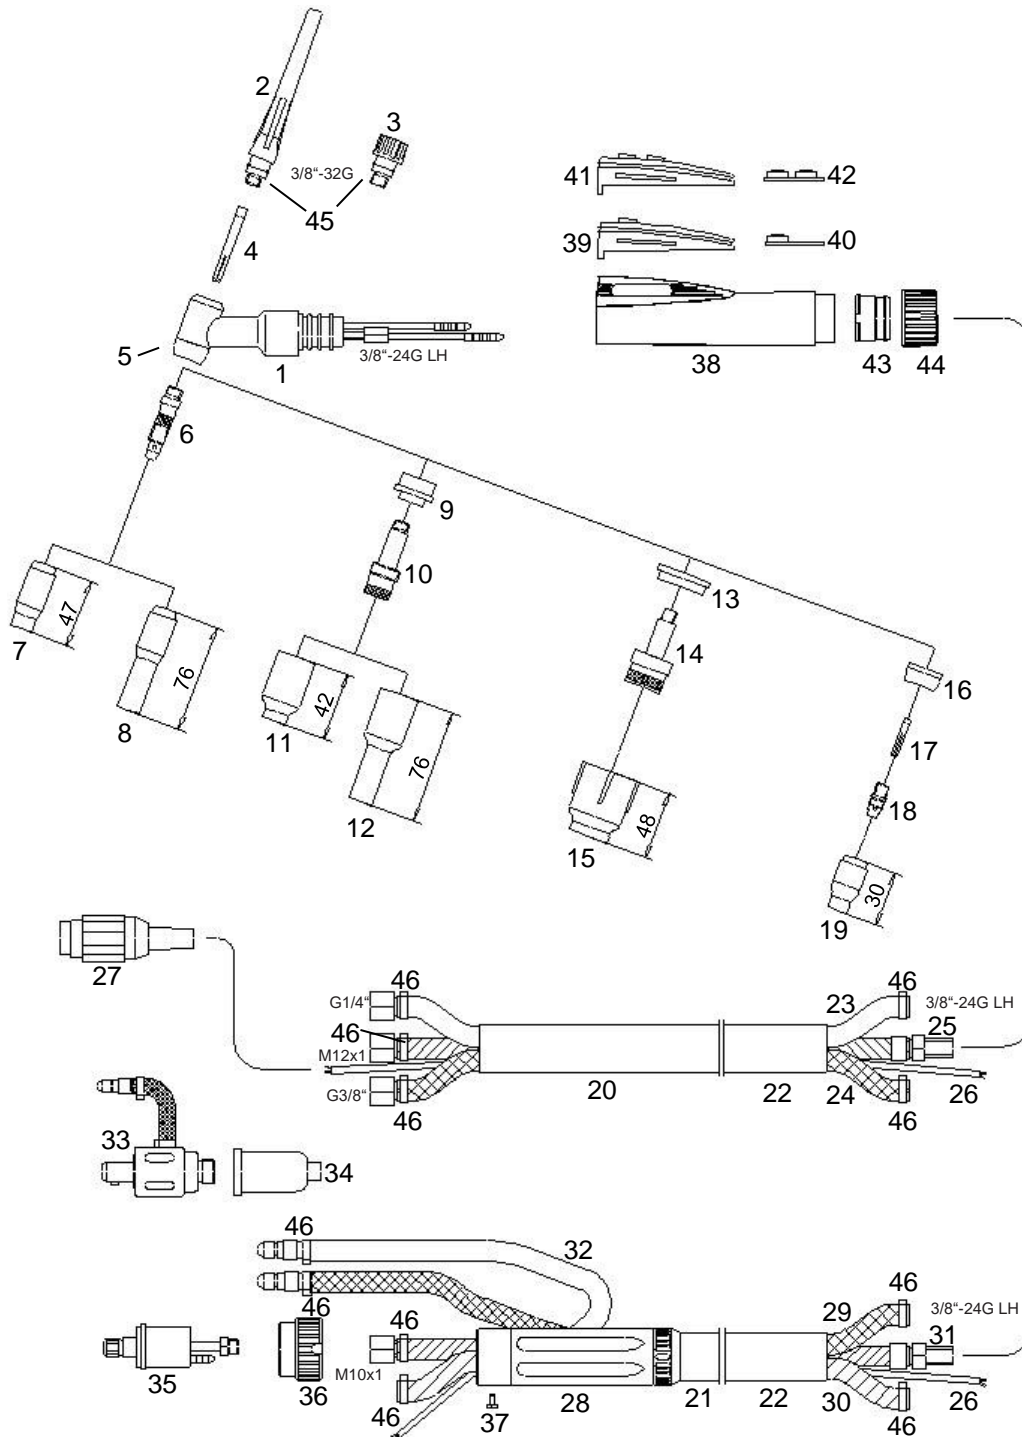

Manual Welding Torch SR 18 Flex, water cooled

Technical data according to EN 60 974-7

Rating: 320A DC
230A AC
Duty cycle: @100%
Tungsten electrodes: Ø0,5 – 4,0mm

Part Number for complete Welding Torch

Part No.	4m	8m
Handle tube ED with Euro-connection	118439101	118839101