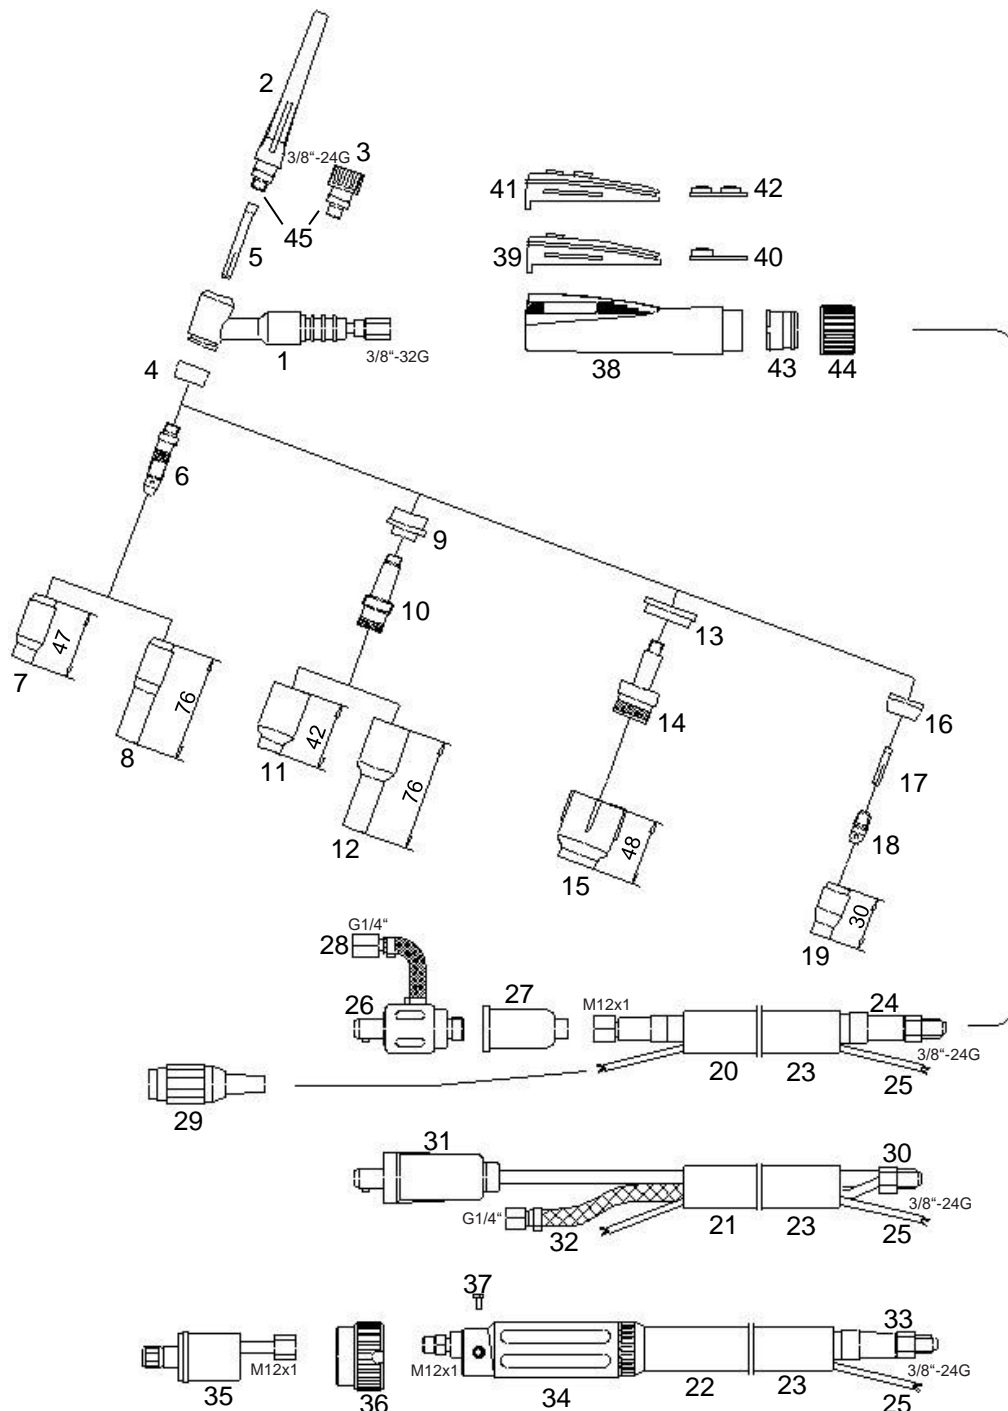

### Technical data according to EN 60 974-7

Rating: 140A DC  
100A AC  
Duty Cycle: @ 35%  
Tungsten electrodes: Ø0,5 – 2,4mm

### Part Number for complete Welding Torch

Part No.	4m	8m
Single Connection and Tuchel-Plug 3-pole	1174101	1178101
Gun Plug Body GZ0 and Tuchel-Plug 3-pole	117301	1178301
Gun Plug Body WTG-5	1174201	1178201