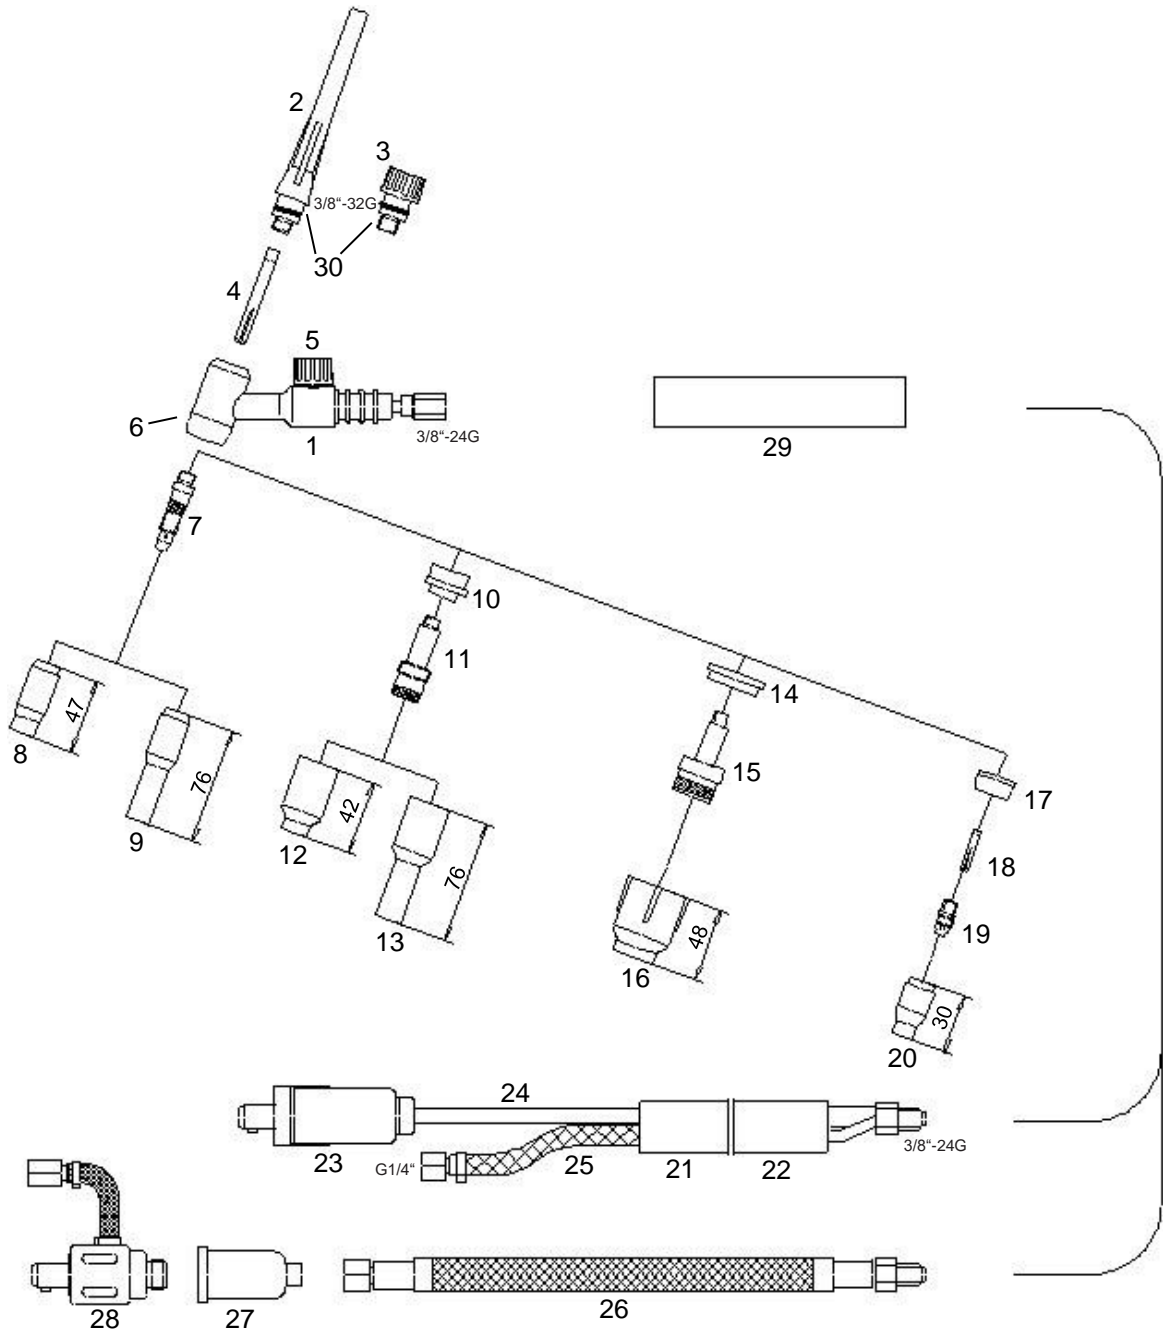

Manual Welding Torch SR 17V, air cooled

Technical data according to EN 60 974-7

Rating: 140A DC
100A AC
Duty Cycle: @ 35%
Tungsten electrodes: Ø0,5 – 2,4mm

Part Number for complete Welding Torch

Part No.	4m	8m
Single Connection and Valve	1174005	1178005
Power / Gas-Cable and Valve	1174006	1178006