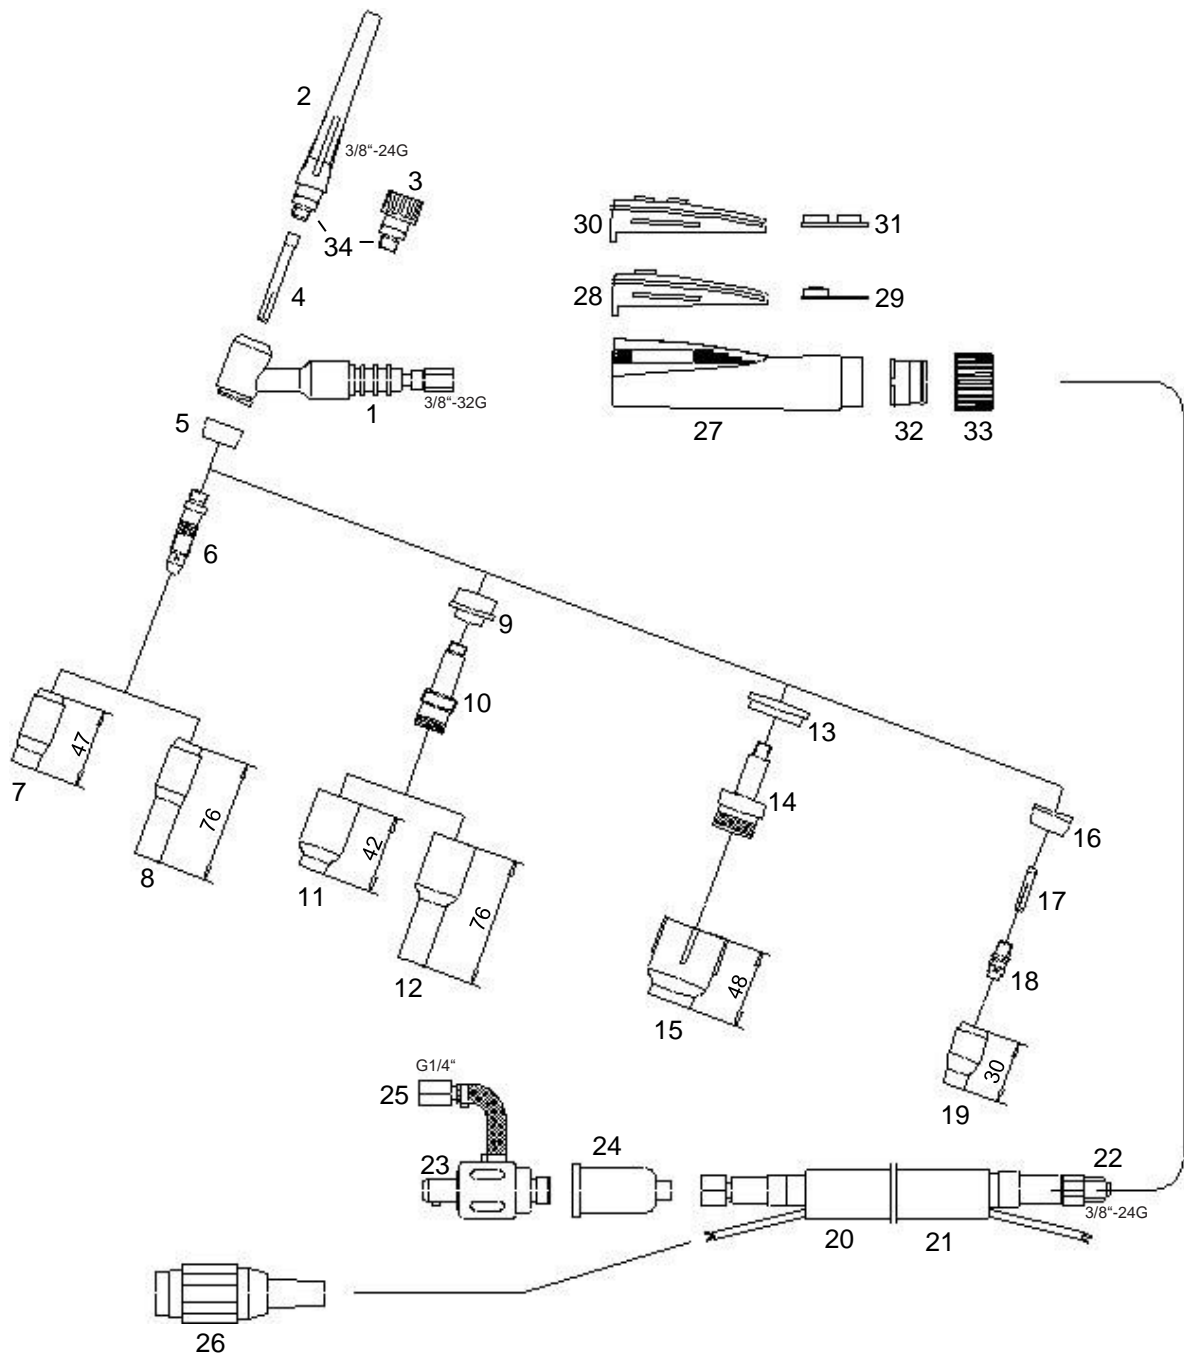

## Manual Welding Torch SR 17Flex, air cooled

Technical data according to EN 60 974-7

Rating: 140A DC  
100A AC  
Duty Cycle: @ 35%  
Tungsten electrodes: Ø0,5 – 2,4mm

### Part Number for complete Welding Torch

Part No.	4m	8m
Single Connection and Tuchel-Plug 3-pole	1174401	1178401
Gun Plug Body GZ0 and Tuchel-Plug 3-pole	1174403	1178403
Gun Plug Body WTG-5	1174402	1178402