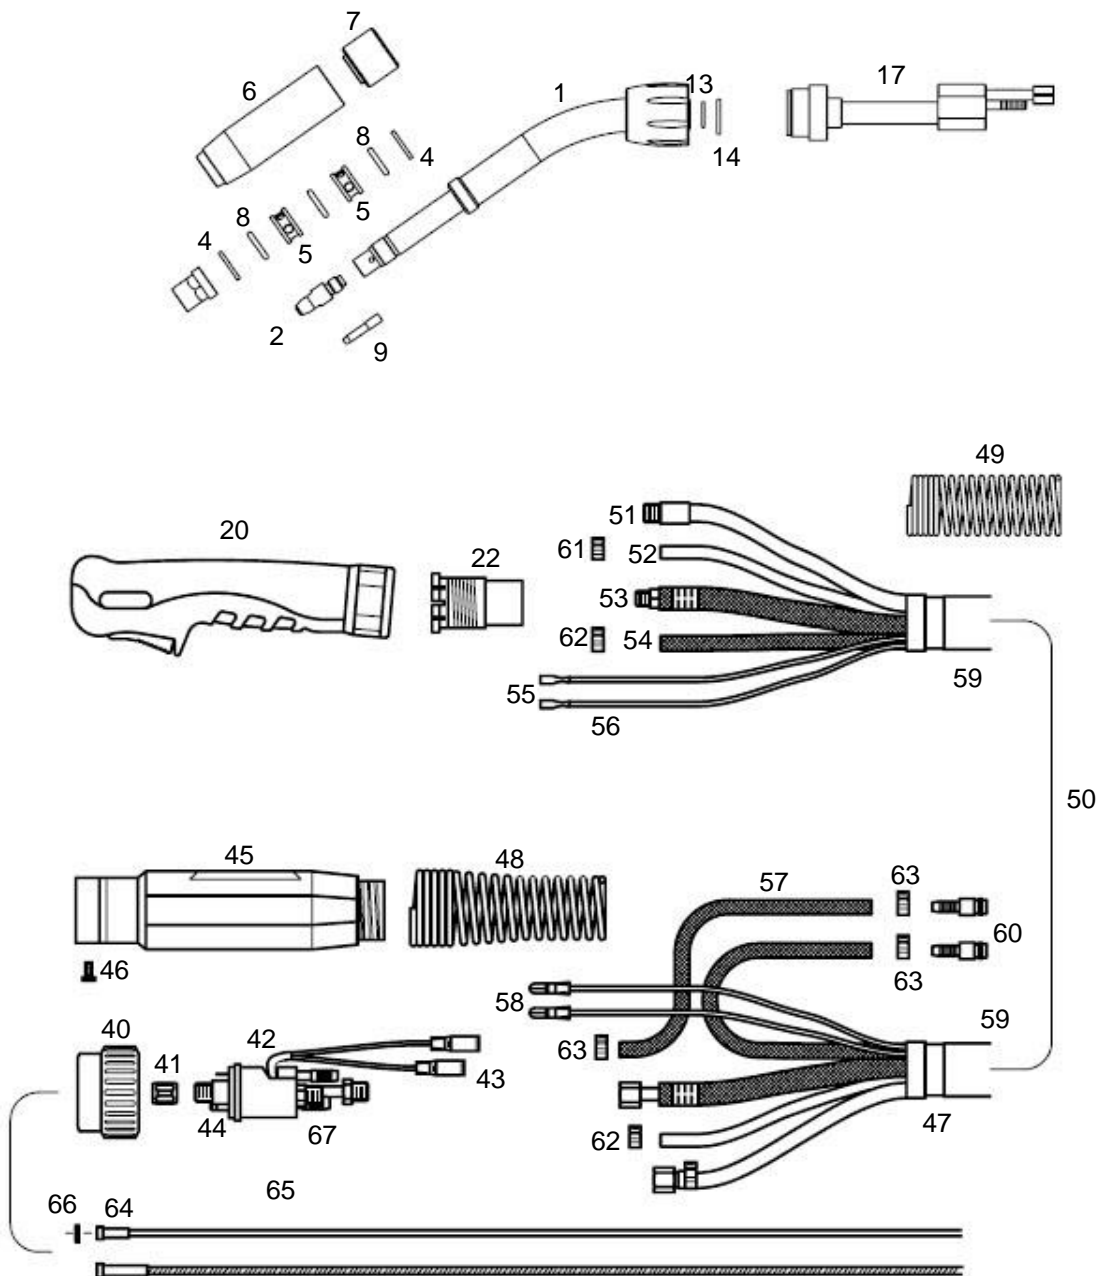

### Technical Data according to EN 60 974-7

Rating:

CO <sub>2</sub> :	550 A
Mixed gas M21:	500 A
Duty cycle:	@100%
Wire-Ø:	0,8 – 1,6mm

### Part Number for complete Welding Torch

Part No.	3m	4m	5m
Ergo-Handle	7183050	7184050	7185050

### Spare Part List

Pos.	Part No.	Description	Pos.	Part No.	Description
1	7180100	Torch neck	45	2411600S1	Gun Plug Housing, 3 pieces without Nut
2	24106xx	M 6 x 30, ø in mm ECU	46	0040601	Screw
	24176xx	M 6 x 30, ø in mm CuCrZr	47	2411201	Gun Plug Housing
	24166xx	M 6 x 30, ø in mm for Alu	48	2411611	Cable Support Spring
	<i>Tips available in ø 0.8/0.9/1.0/1.2/1.4/1.6 mm</i>		49	2111195	Cable Support Spring
	<i>Please insert wire diameter at xx. Example:</i>				
	<i>ø 0,8 mm is: 08; Part No.: = 2410608</i>				
3	1009006	Head resistend Nut	50	2413930	Cable Assembly cpl. 3m
4	1009004	Disc		2413940	Cable Assembly cpl. 4m
5	1009005	Water Guide		2413950	Cable Assembly cpl. 5m
6	1009008	Gas Nozzle conical	51	2514630	Liner Conduit 3m
7	1009003	Nut		2514640	Liner Conduit 4m
8	0122600	O-Ring		2514650	Liner Conduit 5m
9	7100109	Neck-Liner Heat Shield		2414630	Liner Conduit Steel 3m
13	0131500	O-Ring		2414640	Liner Conduit Steel 4m
14	0091500	O-Ring		2414650	Liner Conduit Steel 5m
17	24101036	Connection Body	52	2414330	Gas Hose 3m
20	2111155	Ergo-Handle with Blade-Switch		2414340	Gas Hose 4m
22	2111172	Gun Plug Housing		2414350	Gas Hose 5m
40	2151700	Plug Nut	53	2414130	Power Cable 3m
41	2151501	Liner Positioner Nut		2414140	Power Cable 4m
42	2411500	Gun Plug Body		2414150	Power Cable 5m
	2411505	Gun Plug Body with Spring loaded Pins	54	2414230	Water Inlet Hose cpl. 3m
43	2155100	Female Electrical Connector, insulated		2414240	Water Inlet Hose cpl. 4m
44	0041000	O-Ring		2414250	Water Inlet Hose cpl. 5m