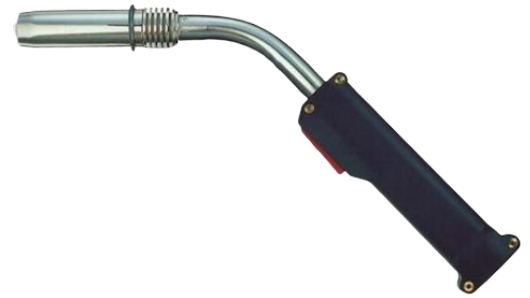

## Manual Welding Torch SB 400G, air cooled

Technical data according to EN 60 974-7

Rating:

CO <sub>2</sub> :	300A
Mixed gas M21:	270A
Duty cycle:	@60%
Wire-Ø:	0,8 – 1,2mm

### Part Number for complete Welding Torch

	3m	4m	5m
Standard-Handle	2403001	2404001	2405001