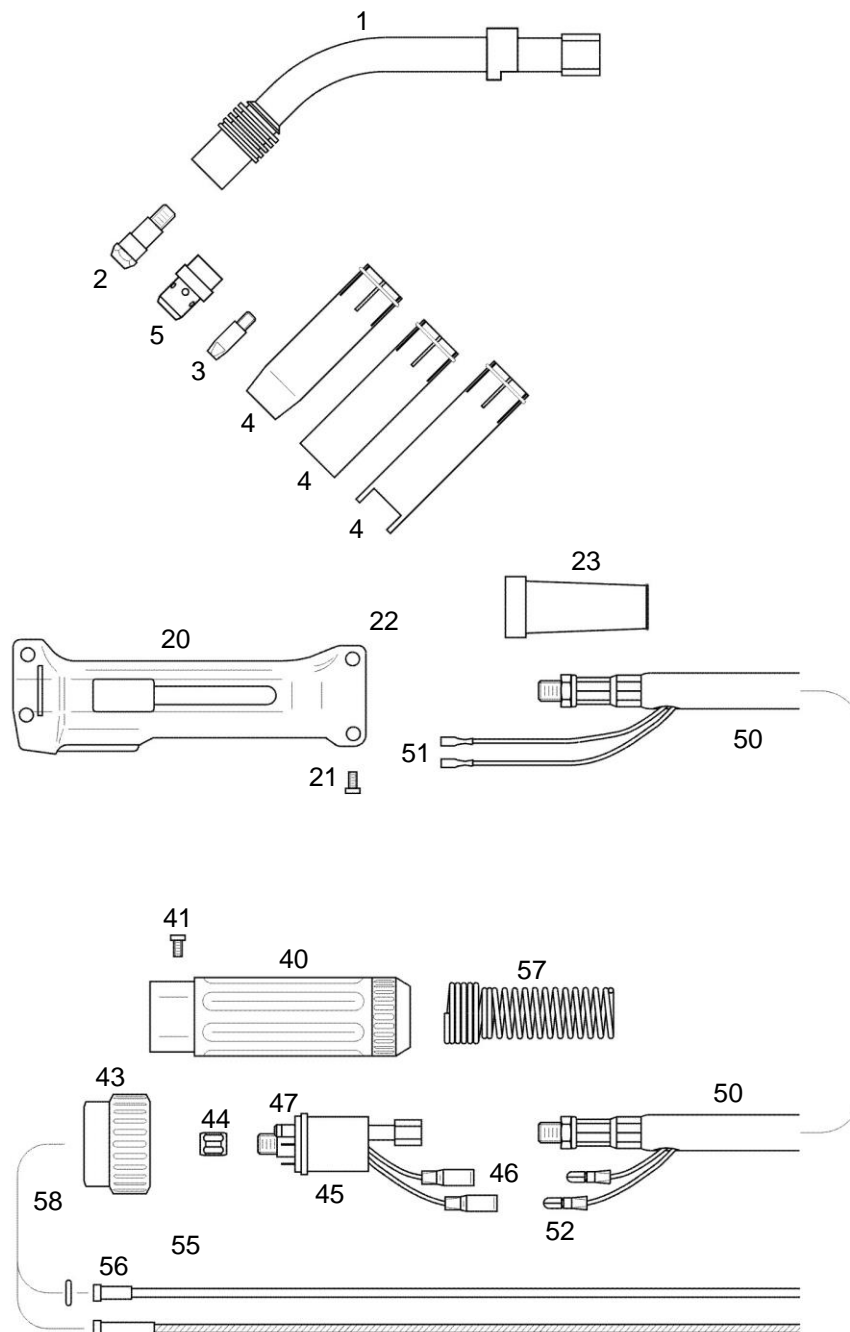

## Manual Welding Torch SB 400G, air cooled

Technical data according to EN 60 974-7

Rating:

CO <sub>2</sub> :	300A
Mixed gas M21:	270A
Duty cycle:	@60%
Wire-Ø:	0,8 – 1,2mm

### Part Number for complete Welding Torch

	3m	4m	5m
Standard-Handle	2403001	2404001	2405001