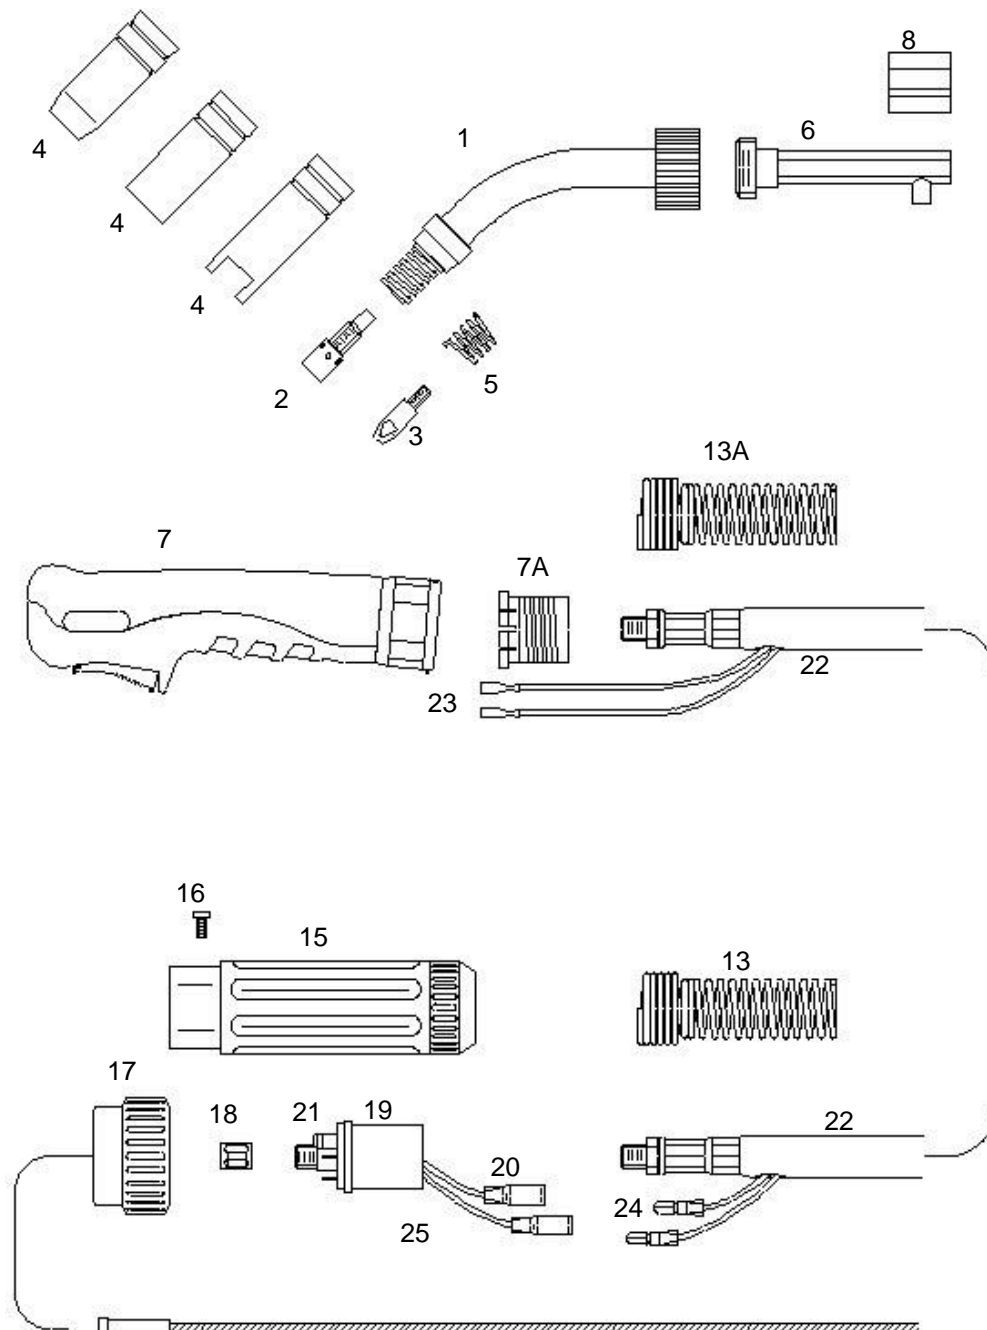

Manual Welding Torch SB 250GD, air cooled, turnable neck

Technical Data according to EN 60 974-7

Rating:

CO ₂ :	230A
Mixed gas M21:	200A
Duty cycle:	@60%
Wire-Ø:	0,8 – 1,2mm

Part Number for complete Welding Torch