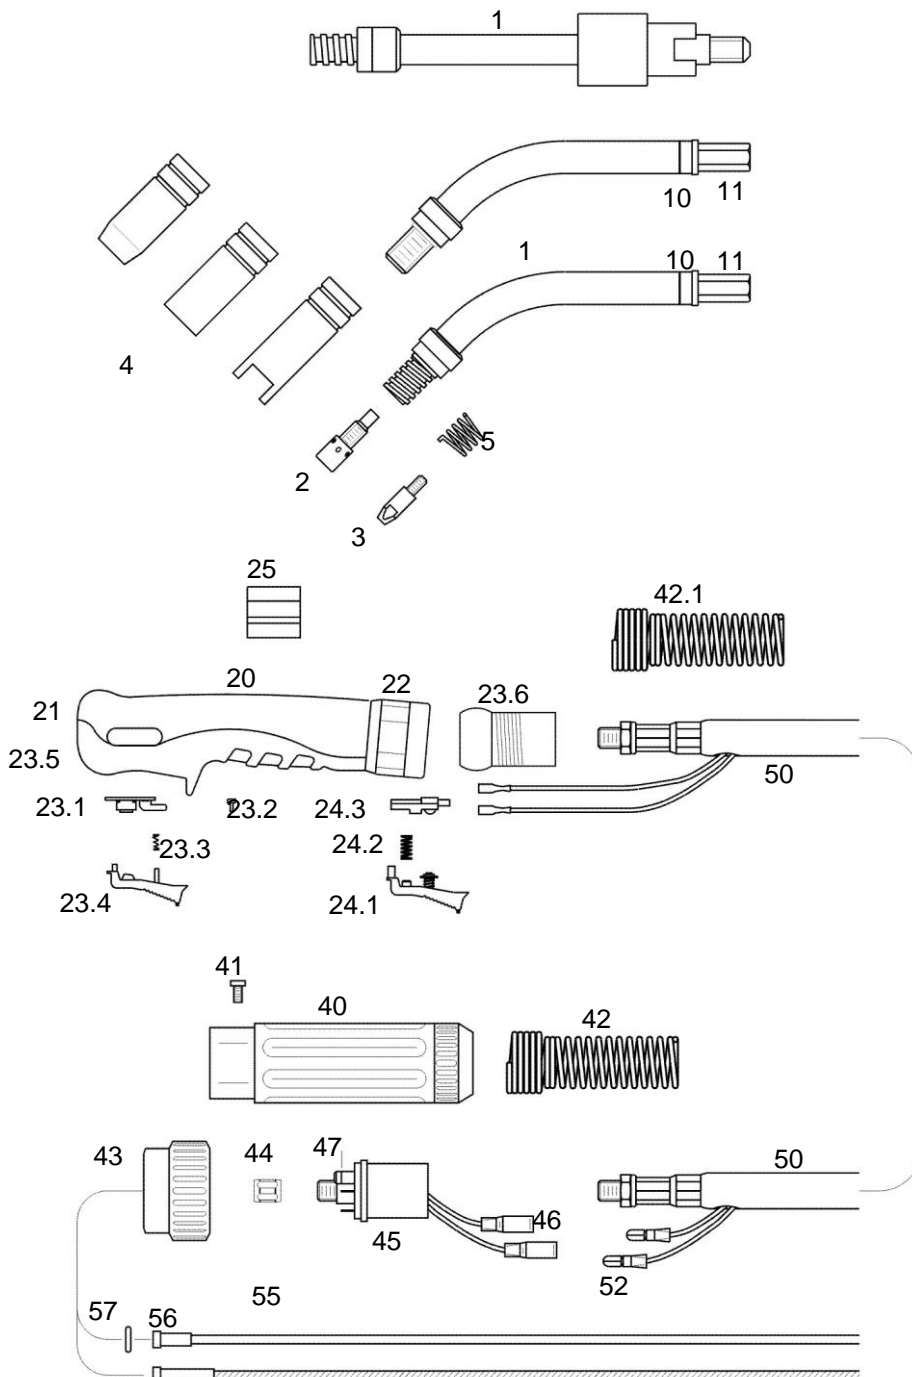

Manual Welding Torch SB 250G Flex, air cooled

Technical Data according to EN 60 974-7

Rating:

CO₂: 230A

Mixed gas M21: 200A

Duty cycle: @60%

Wire-Ø: 0,8 – 1,2mm

Part Number for complete Welding Torch