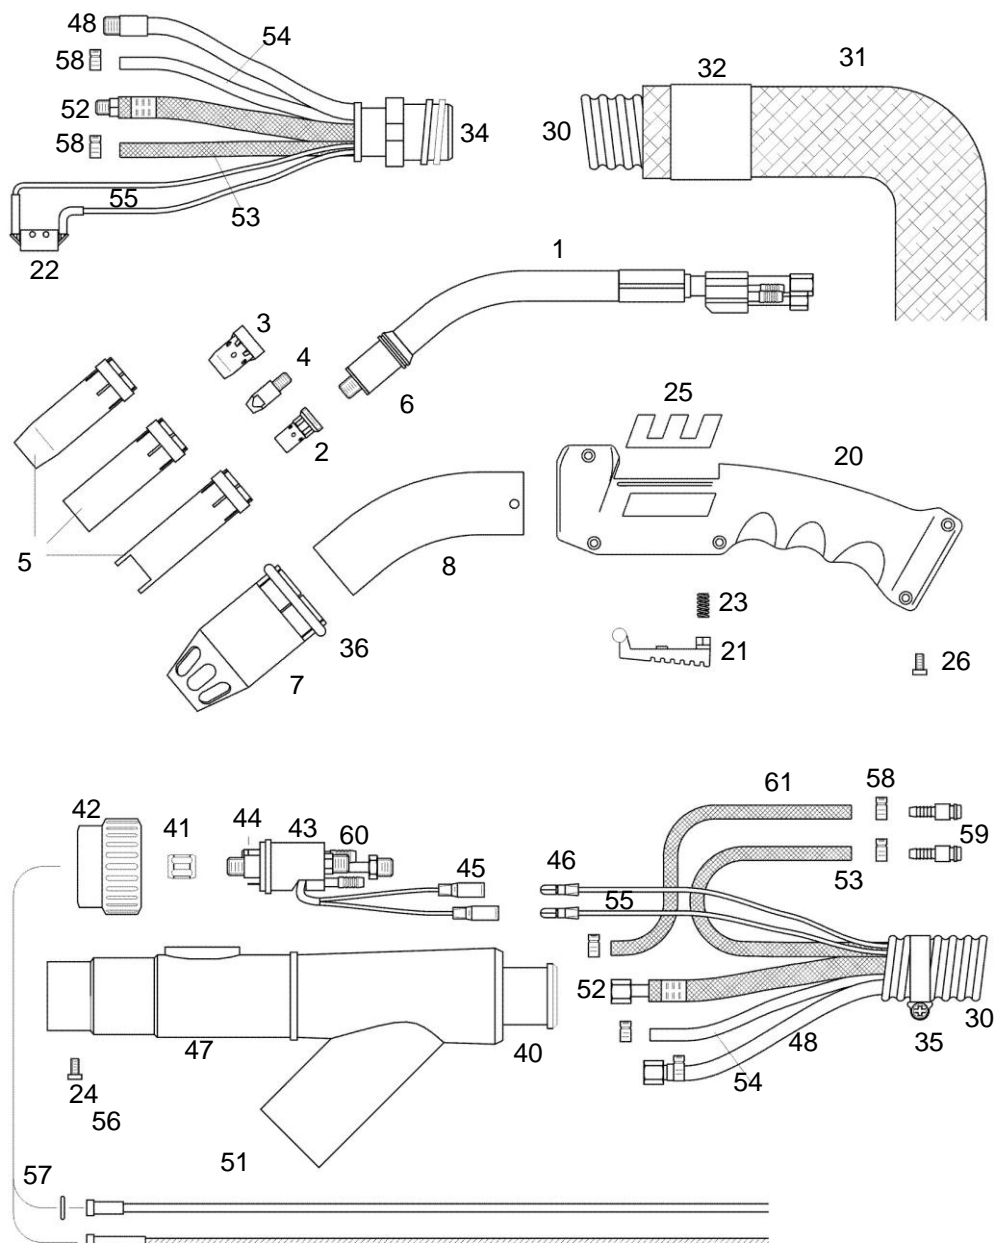

Fume-Extraction-Torch RGA 505W, water cooled

Technical data according to EN 60 974-7

Rating:

CO₂: 500A

Mixed gas M21: 450A

Duty Cycle: @100%

Wire-Ø: 0.8 – 1.6mm

Part Number for complete Welding Torch