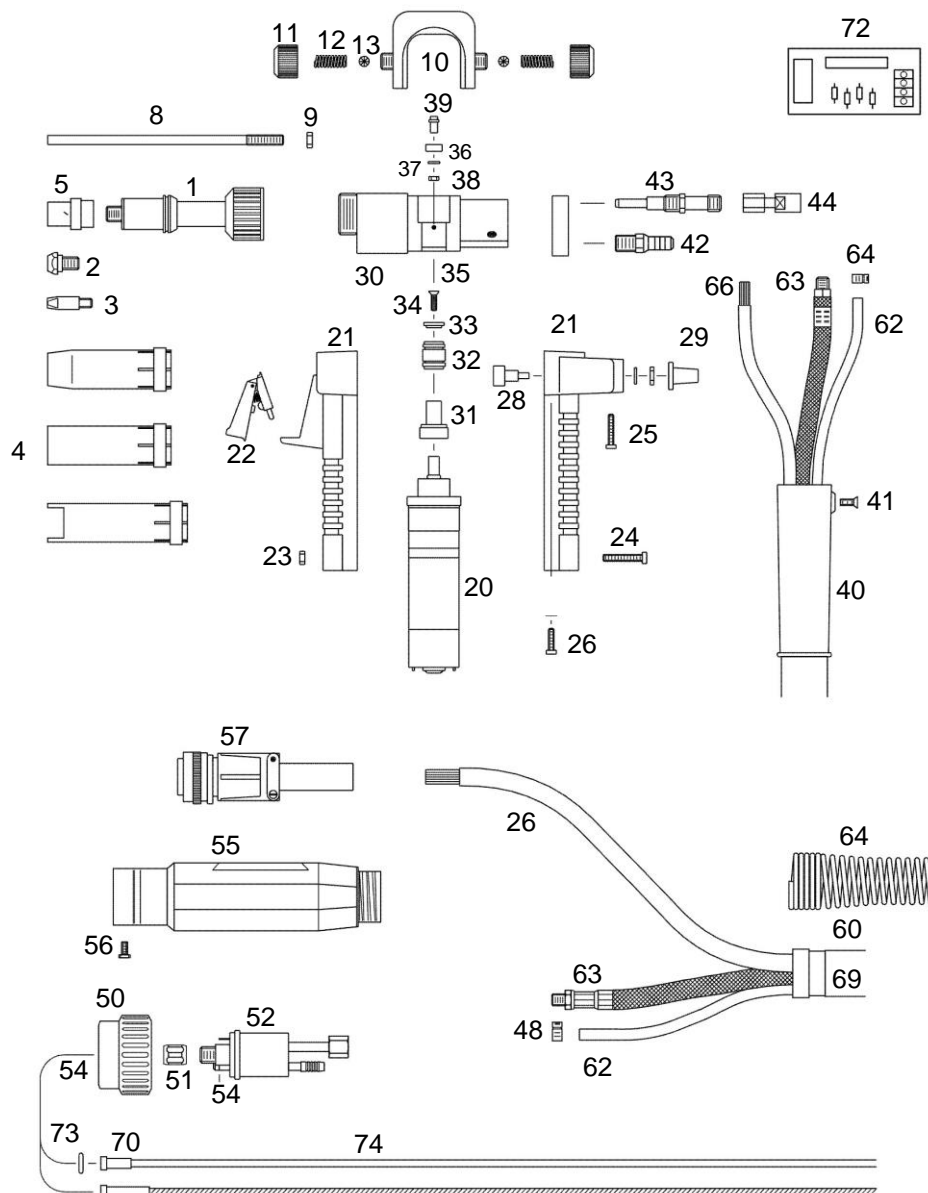

Push-Pull-Manual Welding Torch PPL 360G, gas cooled

Technical data according to EN 60 974-7

Rating:

CO ₂ :	300A
Mixed gas M21:	270A
Duty Cycle:	@60%
Wire-Ø:	0.8 – 1.2 mm

Part Number for complete Welding Torch

Part No.	6m	8m	10m
with straight neck	2696001	2698001	2690001
with 45° neck	2696002	2698002	2690002

Spare Part List

Pos.	Part No.	Description	Pos.	Part No.	Description
1	2660200	Swan Neck Straight	23	0040001	Nut
	2660300	Swan Neck 45°	24	0042501	Screw M 4 x 25
2	2360406	Tip Adapter, M 6 short	25	0032001	Screw M 3 x 20
	2360408	Tip Adapter, M 8 short	26	0031001	Screw M 3 x 10
	2360416	Tip Adapter, M 6 long	28	26613100	Poti (standard = 10 KOhm)
	2360418	Tip Adapter, M 8 long	29	2661301	Knop
3	22506xx	Contact Tip M 6 x 28, ø in mm / Ecu	30	2660100	Torch Body
	22576xx	Contact Tip M 6 x 28, ø in mm / CuCrZr	31	2662300	Drive Roll Seat
	22566xx	Contact Tip M 6 x 28, ø in mm / for Alu	32	2662408	Drive Roll Ø 0,8mm Steel
	<i>Contact Tips available in ø 0.8 / 0.9 / 1.0 / 1.2/1.4/1.6 mm</i>			2662409	Drive Roll Ø 0,8mm Alu
	<i>Please insert wire diameter at xx.</i>			2662419	Drive Roll Ø 0,9mm Steel
	<i>Example: ø 1.2 mm is: 12; Part No.: = 2250612</i>			2662418	Drive Roll Ø 0,9mm Alu
4	2360802	Gas Nozzle, conical		2662410	Drive Roll Ø 1,0mm Steel
	2360803	Gas Nozzle, tapered		2662411	Drive Roll Ø 1,0mm Alu
	2360801	Gas Nozzle, Cylindrical		2662412	Drive Roll Ø 1,2mm Steel
5	2360702	Gas Diffusor, white		2662413	Drive Roll Ø 1,2mm Alu
	2360700	Gas Diffusor, black		2662416	Drive Roll Ø 1,6mm Steel
8	2660201	Guide Tube long		2662417	Drive Roll Ø 1,6mm Alu
	2660301	Guide Tube short			
9	2660202	Lock Nut	33	2662301	Washer
10	2660900	Snap-On-Head cpl	34	0031003	Screw
11	2660903	Cap	35	2660101	Pressure Arm
12	2660902	Spring	36	2662500	Pressure Roll
13	2660901	Ball Bearing	37	2662501	Beilagscheibe
20	2662200	Motor 42 V (standard)	38	0030001	Nut
	2662224	Motor 24 V	39	2660104	Axle
21	2661000	Handle, left & right Half	40	26612005	Gun Plug Housing
22	2141100	Trigger cpl.			