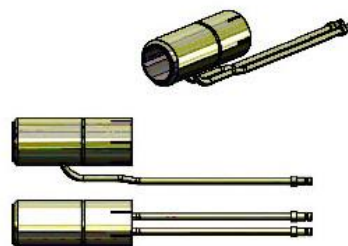

Machine Welding Torch PMW 350-2, water cooled

Technical data according to EN 60 974-7

Rating:	350A DC
Duty cycle:	@100%
Plasma gas:	Argon
Shielding gas:	Argon, Argon/ Hydrogen, Helium

**optional:
water cooled HD-Nozzle**

Part Number for complete Welding Torch

Part No.	5m
Connection A	75303850
Connection B	75303511

Spare Part List

Pos.	Part No.	Description	Pos.	Part No.	Description
1	75303501	Gas Nozzle # 24, Outside Diameter 26 mm	101	75300870	Cable Assembly 5 m old
	75303502	Gas Nozzle # 30, Outside Diameter 32 mm		75303914	Cable Assembly 5 m new
	753035028	Heavy Duty Gas Nozzle #24, water cooled	120	75300873	Cable, water cooled G3/8, old
2	75303427	Welding Nozzle 2,0 mm Ø - 100 A		45100270	Hose 9 x 2 (per Meter)
	75303428	Welding Nozzle 2,8 mm Ø - 180 A		07209940	Rope (per Meter)
	75303429	Welding Nozzle 3,2 mm Ø - 240 A		75103127	Power Cable Adaptor G 1/8 right 9 mm
	75303430	Welding Nozzle 3,5 mm Ø - 280 A		70112320	Power Cable Adaptor G 3/8
	75303431	Welding Nozzle 4,0 mm Ø - 350 A		70050130	Nut G 3/8
3	75303785	Tungsten Electrode 4,0 Ø - 130 mm long WL 10		40121078	Sleeve (2 pcs.)
4	75303510	Torch Body cpl.		75303913	Cable, water cooled M 1 2 x 1, new
5	75303505	Nozzle Cap		45100270	Hose 9 x 2 (per Meter)
6	0321223	O-Ring 15x1		07209940	Rope (per Meter)
7	75303699	Spacer		75103127	Power Cable Adaptor G 1/8 right 9 mm
8	75303698	Insulator		75303911	Power Cable Adaptor M 12 x 1 9mm
9	75303425	Collet		40121078	Sleeve (2 pcs.)
10	40321222	O-Ring 24 x 2,5			
11	41328010	O-Ring 10,82 x 1,78			
12	75303503	Outer Tube			
13	40233249	Flat Head Machine Screw M4 x 10 (2 pcs.)			
14	75303973	Center Piece 4,0 mm			
15	75303432	Insulating Tube			
16	75303972	Ceramic Tube			