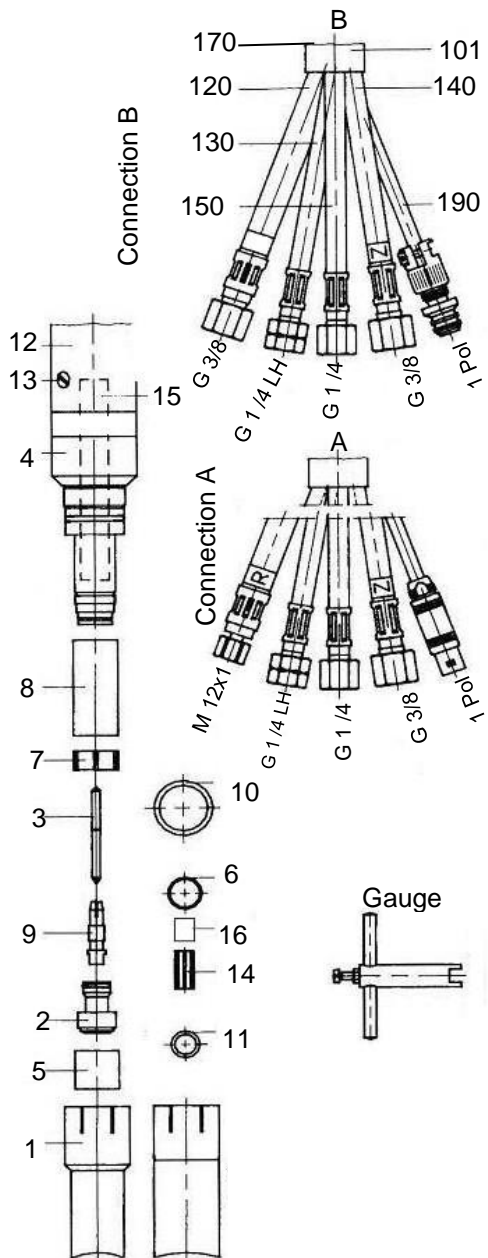

Machine Welding Torch PMW 350-2, water cooled

Technical data according to EN 60 974-7

Rating:	350A DC
Duty cycle:	@100%
Plasma gas:	Argon
Shielding gas:	Argon, Argon/ Hydrogen, Helium

**optional:
water cooled HD-Nozzle**

Part Number for complete Welding Torch

Part No.	5m
Connection A	75303850
Connection B	75303511

Spare Part List

Pos.	Part No.	Description	Pos.	Part No.	Description
1	75303501	Gas Nozzle # 24, Outside Diameter 26 mm	101	75300870	Cable Assembly 5 m old
	75303502	Gas Nozzle # 30, Outside Diameter 32 mm		75303914	Cable Assembly 5 m new
	753035028	Heavy Duty Gas Nozzle #24, water cooled	120	75300873	Cable, water cooled G3/8, old
2	75303427	Welding Nozzle 2,0 mm Ø - 100 A		45100270	Hose 9 x 2 (per Meter)
	75303428	Welding Nozzle 2,8 mm Ø - 180 A		07209940	Rope (per Meter)
	75303429	Welding Nozzle 3,2 mm Ø - 240 A		75103127	Power Cable Adaptor G 1/8 right 9 mm
	75303430	Welding Nozzle 3,5 mm Ø - 280 A		70112320	Power Cable Adaptor G 3/8
	75303431	Welding Nozzle 4,0 mm Ø - 350 A		70050130	Nut G 3/8
3	75303785	Tungsten Electrode 4,0 Ø - 130 mm long WL 10		40121078	Sleeve (2 pcs.)
4	75303510	Torch Body cpl.		75303913	Cable, water cooled M 1 2 x 1, new
5	75303505	Nozzle Cap		45100270	Hose 9 x 2 (per Meter)
6	0321223	O-Ring 15x1		07209940	Rope (per Meter)
7	75303699	Spacer		75103127	Power Cable Adaptor G 1/8 right 9 mm
8	75303698	Insulator		75303911	Power Cable Adaptor M 12 x 1 9mm
9	75303425	Collet		40121078	Sleeve (2 pcs.)
10	40321222	O-Ring 24 x 2,5			
11	41328010	O-Ring 10,82 x 1,78			
12	75303503	Outer Tube			
13	40233249	Flat Head Machine Screw M4 x 10 (2 pcs.)			
14	75303973	Center Piece 4,0 mm			
15	75303432	Insulating Tube			
16	75303972	Ceramic Tube			