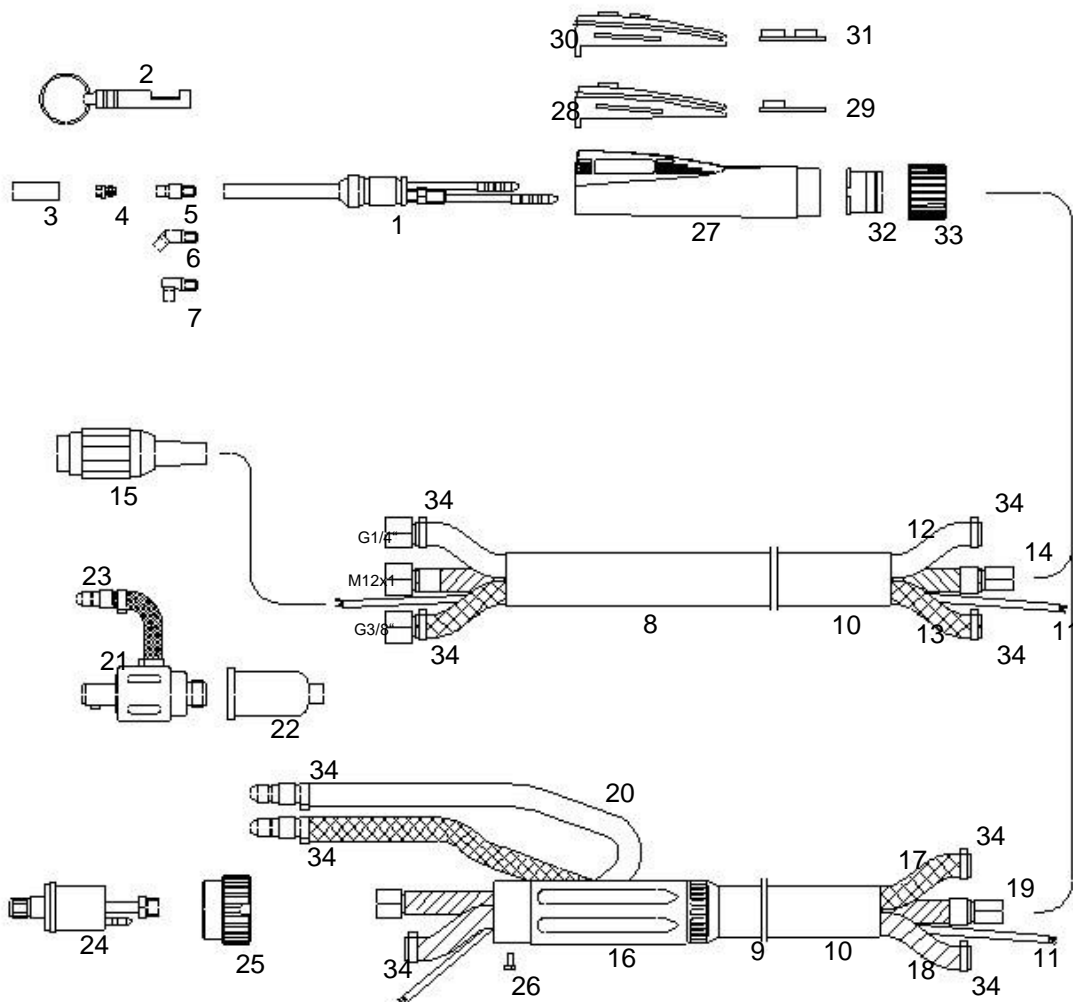

Micro-TIG-Welding MR 140, water cooled

Technical data according to EN 60 974-7

Rating: 140A DC
100A AC
Duty cycle: @ 100%
Tungsten electrodes: Ø1,0 – 2,4mm

Part Number for complete Welding Torch

Part No.	4m	8m
Single Connection and Tuchel Plug 5-pole	14840913	14880913
Gun Plug Body BSB and Tuchel Plug 5-pole	14841913	14881913
Gun Plug Body WTW-WZ0	14843913	14883913