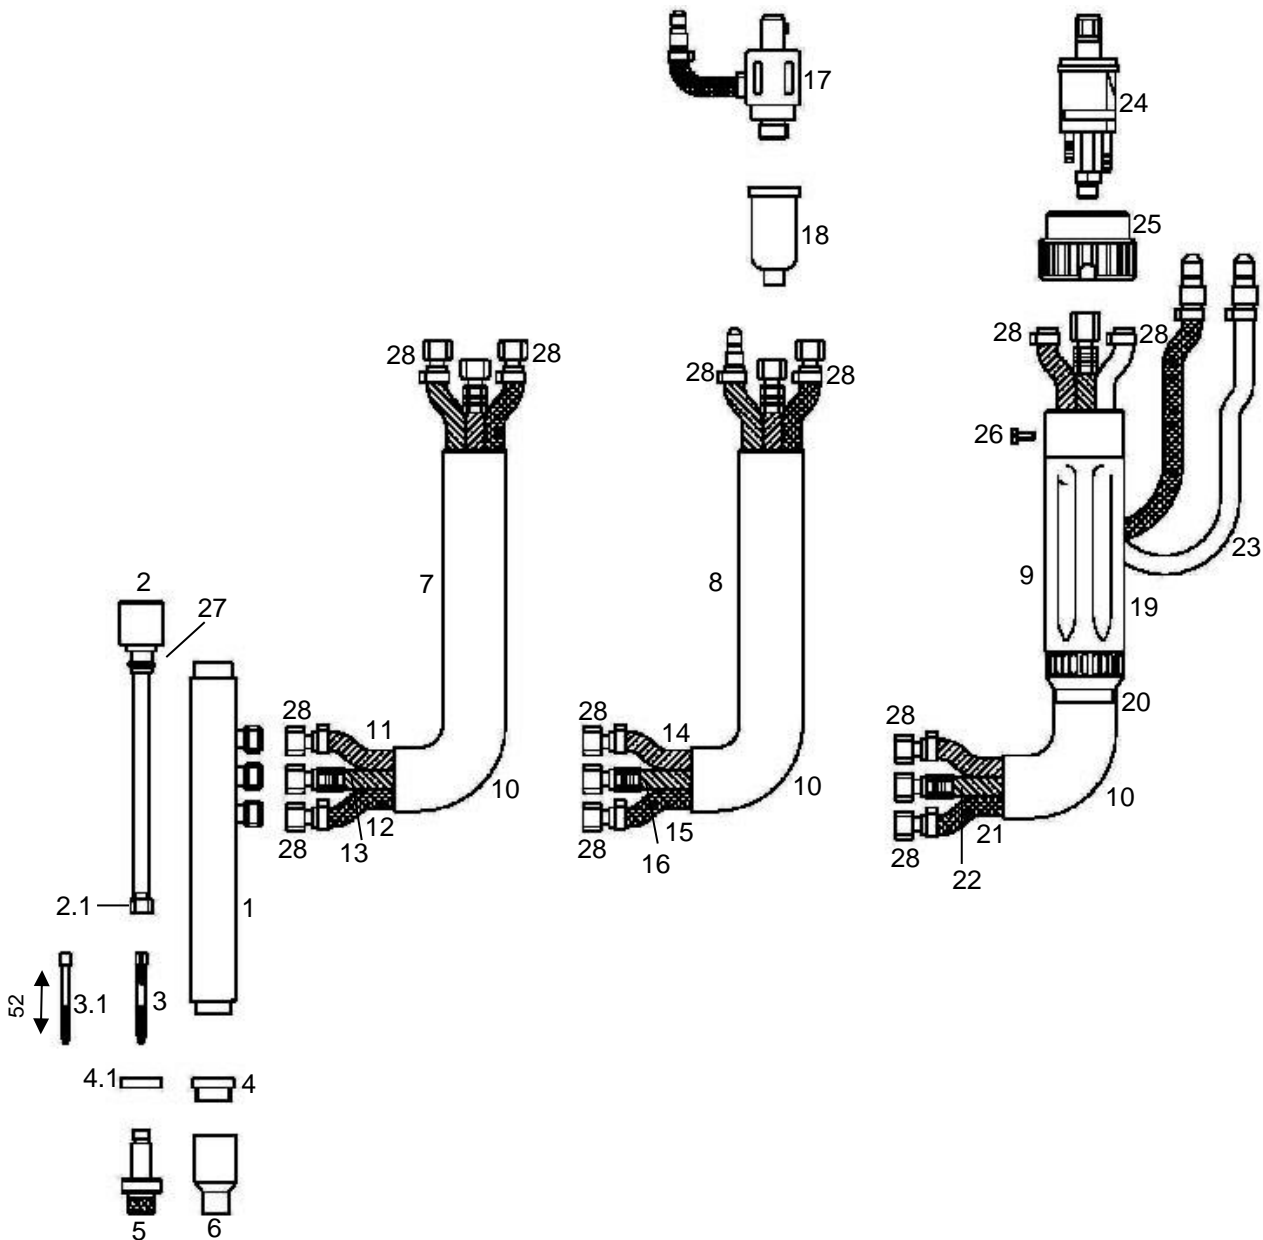

Machine Torch AUT-WIG 400W, gas cooled

Technical data according to EN 60 974-7

Rating: 400A DC
280A AC

Duty cycle: @100%

Tungsten electrodes: Ø0,5 – 4,0mm

Part Number for complete Welding Torch

Part No.	4m	8m
Single Connection	1194001	1198001
Gun Plug Body WZ0	1194002	1198002
Gun Plug Body WZ	1194005	1198005