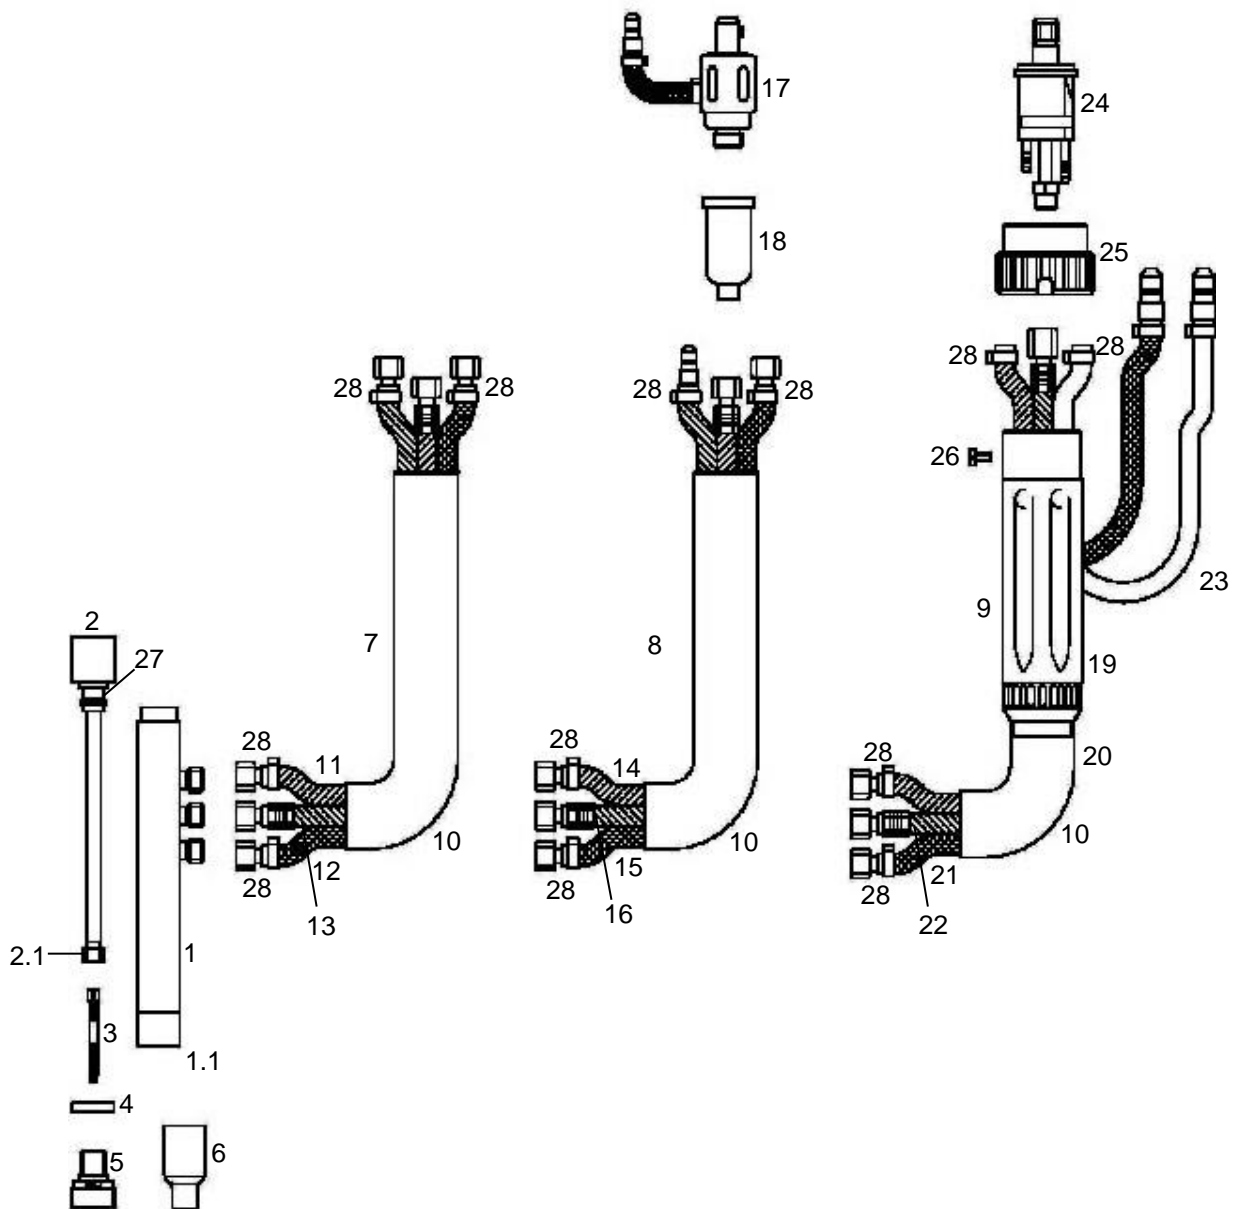

## Machine Torch AUT WIG 200W, water cooled

Technical data according to EN 60 974-7

Rating: 240A DC  
170A AC  
Duty cycle: @100%  
Tungsten electrodes: 0,5 – 3,2mm

### Part Number for complete Welding Torch

Part No.	4m	8m
Single Connection	1394001	1398001
Gun Plug Body WZ0	1394004	1398004
Gun Plug Body WZ	1394005	1398005

Pos.	Part No.	Description	Pos.	Part No.	Description
23	2414705	Water Outlet Hose 0,55 m, cpl.			
24	3000306	Gun Plug Body WZ0			
25	2151700	Plug Nut			
26	0040601	Screw			
27	0061500	O-Ring			
28	0321100	Single Ear Clamp 10,0			