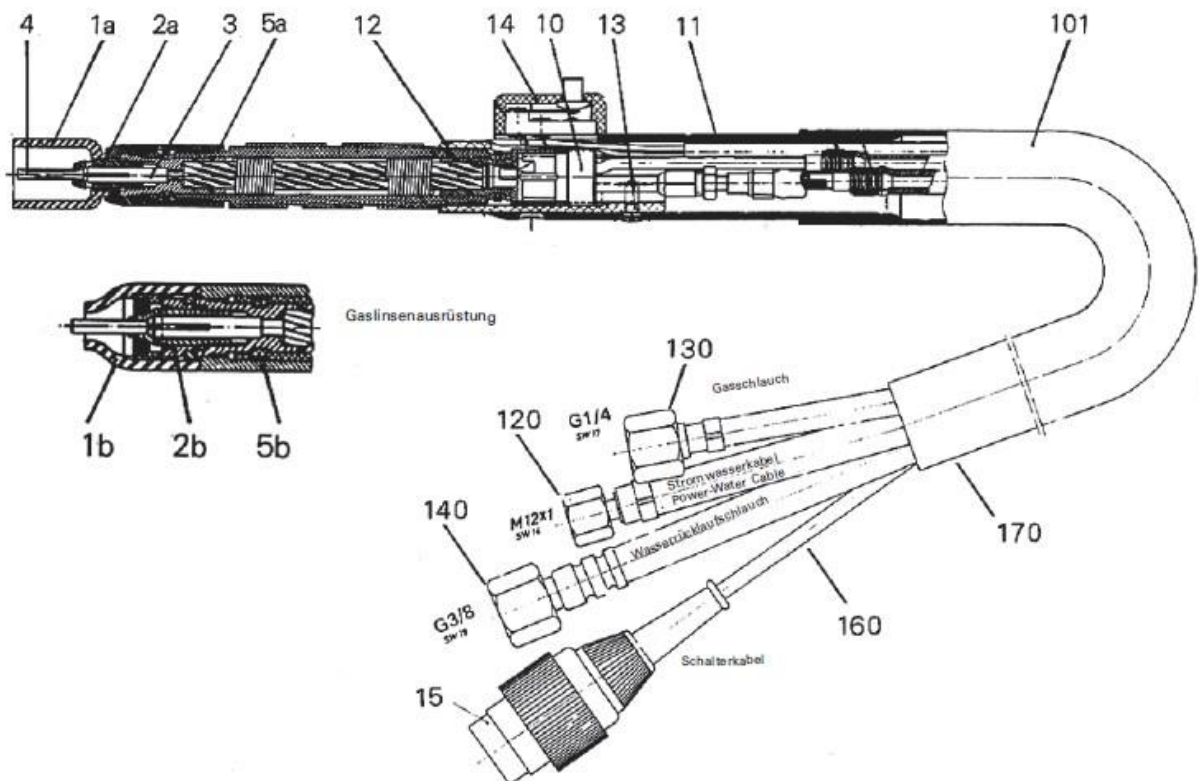

Manual Welding Torch AS 25, water cooled

Technical data according to EN 60 974-7

Rating:	220A DC
	200A AC
Duty cycle:	@60%
Tungsten electrodes:	Ø0,5 – 3,2mm

Part Numbers for complete Welding Torch

Part No.	4m	8m
Single Connection	70120040	70120040S7
Single Switch, Single Connection, Tuchel Plug 5-pole	70120040S	70120040S8
Double Switch, Single Connection, Tuchel Plug 5-pole	70120040S5	70120040S11