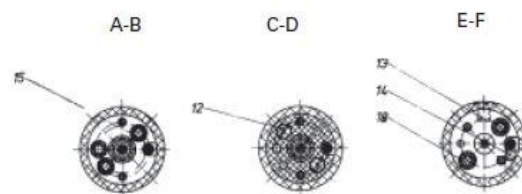

## Machine Torch AMW 250, water cooled

Technical data according to EN 60 974-7

Rating: 250A DC  
220A AC  
Duty cycle: @100%  
Tungsten electrodes: Ø3,2 – 4,0mm

### Part Number for complete Welding Torch

Part No.	4m	6m
Single Connection	75200973	75204443