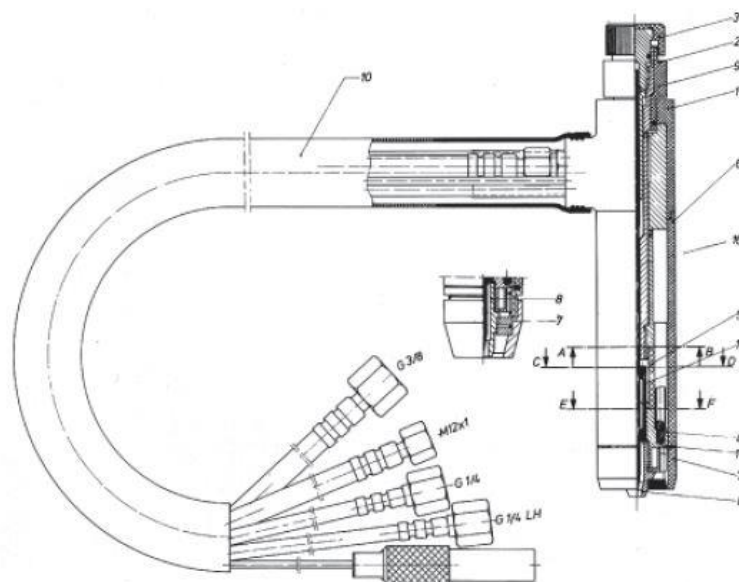

## Machine Torch AMW 250, water cooled

Technical data according to EN 60 974-7

Rating: 250A DC  
220A AC  
Duty cycle: @100%  
Tungsten electrodes: Ø3,2 – 4,0mm

### Part Number for complete Welding Torch

Part No.	4m	6m
Single Connection	75200973	75204443