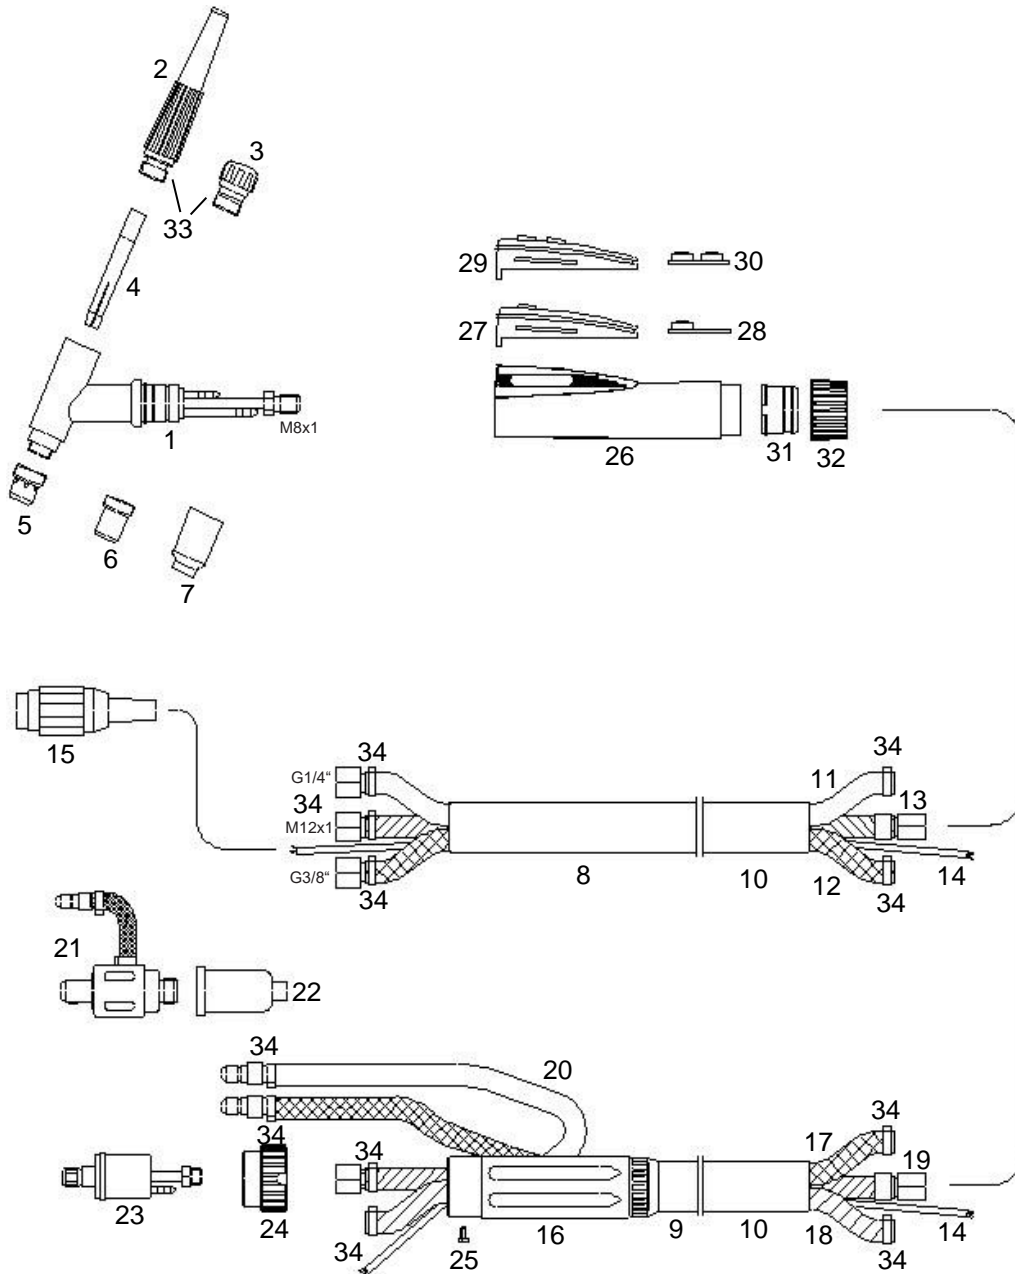

Manual Welding Torch ABW 400 W, water cooled

Technical data according to EN 60 974-7

Rating: 400A DC
320A AC
Duty cycle: @60%
Tungsten electrodes: Ø1,0 – 6,4mm

Part Number for complete Welding Torch

Part No.	4m	8m
ABW 400 W, Single Connection and Tuchel Plug 3-pole	1044001	1048001
ABW 400 W, Gun Plug Body WZ0 and Tuchel Plug 3-pole	1044003	1048003
ABW 400 W, Gun Plug Body WTW-5	1044002	1048002